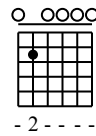

All Of Me

Cmaj7

E7

A7

Dm

Am

D7

Dm7

G7

F

Fm

Em7

Moderate Shuffle ♩ = 134

Cmaj7

%

E7

%

A7

%

Dm

%

E7

%

Am

%

D7

%

Dm7

G7

Cmaj7

%

E7

%