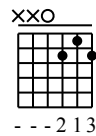

All Of Me

Cmaj7

E7

A7

Dm

Am

D7

Dm7

G7

F

Fm

Em7

Moderate Shuffle ♩ = 134

Cmaj7

%

E7

%

A7

%

Dm

%

E7

%

Am

%

D7

%

Dm7

G7

Cmaj7

%

E7

%