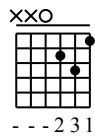

All Of Me

Cmaj7

E7

A7

Dm

Am

D7

Dm7

G7

F

Fm

Em7

Moderate Shuffle ♩ = 134

Cmaj7

%

E7

%

A7

%

Dm

%

E7

%

Am

%

D7

%

Dm7

G7

Cmaj7

%

E7

%