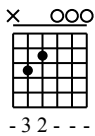

All Of Me

Cmaj7