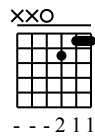

All Of Me

Cmaj7

E7

A7

Dm

Am

D7

Dm7

G7

F

Fm

Em7

Moderate Shuffle ♩ = 134

Cmaj7

%

E7

%

A7

%

Dm

%

E7

%

Am

%

D7

%

Dm7

G7

Cmaj7

%

E7

%