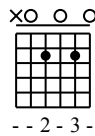

All Of Me

Cmaj7

E7

A7

Dm

Am

D7

Dm7

G7

F

Fm

Em7

Moderate Shuffle ♩ = 134

Cmaj7

%

E7

%

A7

%

Dm

%

E7

%

Am

%

D7

%

Dm7

G7

Cmaj7

%

E7

%