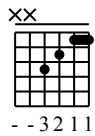

All Of Me

Cmaj7

E7

A7

Dm

Am

D7

Dm7

G7

F

Fm

Em7

Moderate Shuffle ♩ = 134

Cmaj7

%

E7

%

A7

%

Dm

%

E7

%

Am

%

D7

%

Dm7

G7

Cmaj7

%

E7

%