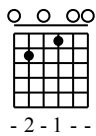

All Of Me

Cmaj7

E7

A7

Dm

Am

D7

Dm7

G7

F

Fm

Em7

Moderate Shuffle ♩ = 134

Cmaj7

%

E7

%

A7

%

Dm

%

E7

%

Am

%

D7

%

Dm7

G7

Cmaj7

%

E7

%