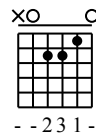

All Of Me

Cmaj7

E7

A7

Dm

Am

D7

Dm7

G7

F

Fm

Em7

Moderate Shuffle ♩ = 134

Cmaj7

%

E7

%

A7

%

Dm

%

E7

%

Am

%

D7

%

Dm7

G7

Cmaj7

%

E7

%