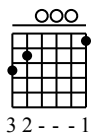

All Of Me

Cmaj7

E7

A7

Dm

Am

D7

Dm7

G7

F

Fm

Em7

Moderate Shuffle ♩ = 134

Cmaj7

%

E7

%

A7

%

Dm

%

E7

%

Am

%

D7

%

Dm7

G7

Cmaj7

%

E7

%