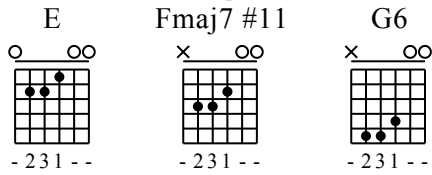

Espagnola

Moderate ♩ = 72

E

Fmaj7 #11

E

Fmaj7 #11

1

Musical notation for the first system, including a treble clef, 4/4 time signature, and guitar tablature. The notation shows a sequence of notes and rests across three measures, with corresponding fret numbers on the strings below.

E Fmaj7 #11

G6 Fmaj7 #11

E

G6 Fmaj7 #11

E

4

Musical notation for the second system, including a treble clef, 4/4 time signature, and guitar tablature. The notation shows a sequence of notes and rests across five measures, with corresponding fret numbers on the strings below.