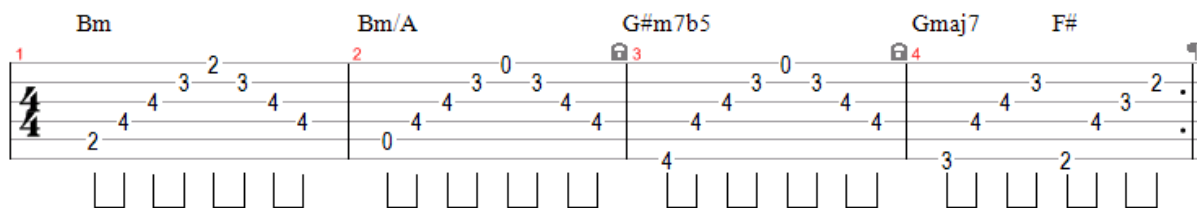

## Suite Madame Blue – Styx

### section 1 (intro)

Bm | Bm/A | G#m7b5 | Gmaj7 F# |  
 Time after time  
 Bm | Bm/A | G#m7b5 | Gmaj7 F# |  
 I sit and I wait for your call,  
 Bm | Bm/A | G#m7b5 | Gmaj7 F# |  
 I know I'm a fool but, why can I say,  
 Bm | Bm/A | G#m7b5 | Gmaj7 F# |  
 Whatever the price I'll pay  
 Bm | Bm/A | G#m7b5 | Gmaj7 F# |  
 for you,  
 Bm | Bm/A | G#m7b5 | Gmaj7 F# |  
 Madame Blue