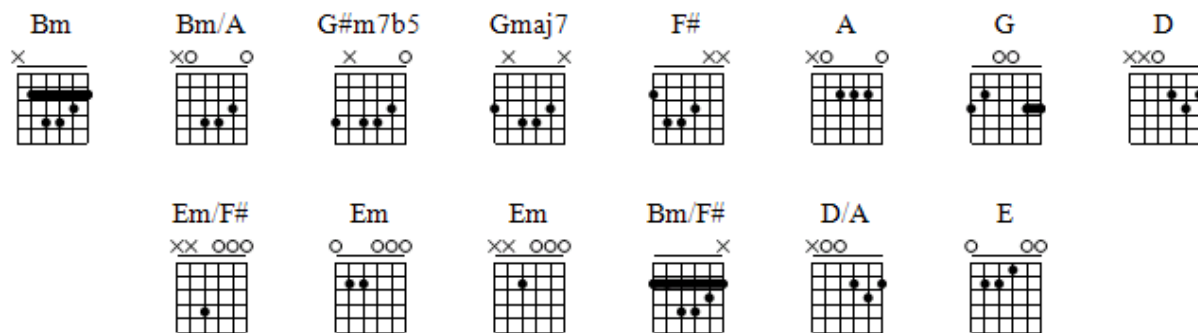

## Suite Madame Blue – Styx

### section 1 (intro)

Bm | Bm/A | G#m7b5 | Gmaj7 F# |  
 Time after time  
 Bm | Bm/A | G#m7b5 | Gmaj7 F# |  
 I sit and I wait for your call,  
 Bm | Bm/A | G#m7b5 | Gmaj7 F# |  
 I know I'm a fool but, why can I say,  
 Bm | Bm/A | G#m7b5 | Gmaj7 F# |  
 Whatever the price I'll pay  
 Bm | Bm/A | G#m7b5 | Gmaj7 F# |  
 for you,  
 Bm | Bm/A | G#m7b5 | Gmaj7 F# |  
 Madame Blue

Bm | Bm/A | G#m7b5 | Gmaj7 F# |  
 Once long ago,  
 Bm | Bm/A | G#m7b5 | Gmaj7 F# |  
 a word from your lips and the world turned around  
 Bm | Bm/A | G#m7b5 | Gmaj7 F# |  
 But somehow you've changed, you're so far away  
 Bm | Bm/A | G#m7b5 | Gmaj7 F# |  
 I long for the past and dream of the days  
 Bm | Bm/A | G#m7b5 | Gmaj7 F# |  
 with you,  
 Bm | Bm/A | G#m7b5 | Gmaj7 F# |  
 Madame Blue