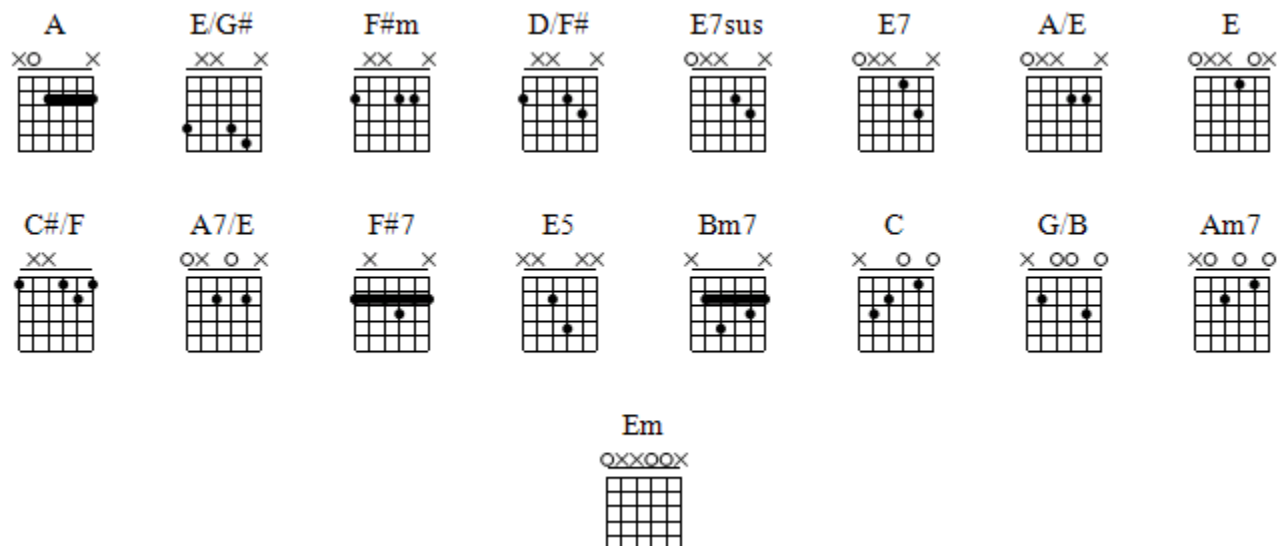

TEARS IN HEAVEN - Eric Clapton

intro

1 2 3 4 5

couplet 1

| A E/G# | F#m A/E | D/F# A/E | E |
 Would you know my name, if I saw you in heaven?
 | A E/G# | F#m A/E | D/F# A/E | E |
 Would it be the same, if I saw you in heaven?

Refrain 1

| F#m | C#/F | A7/E | F#7 E5 |
 I must be strong, and carry on.
 | Bm7 | E7sus | A E/G# | F#m A/E | D/F# E7sus E7 | A |
 'Cause I know, I don't belong, here in heaven.

Couplet 2

| A E/G# | F#m A/E | D/F# A/E | E |
 Would you hold my hand, if I saw you in heaven?
 | A E/G# | F#m A/E | D/F# A/E | E |
 Would you help me stand, if I saw you in heaven?

Refrain 2

| F#m | C#/F | A7/E | F#7 E5 |
I'll find my way, through night and day,
| Bm7 | E7sus | A E/G# | F#m A/E | D/F# E7sus E7 | A |
'Cause I know, I just can't stay, here in heaven.

bridge

| C G/B | Am D/F# | G D/F# | Em / D/F# G |
Time can bring you down, time can bend your knees.
| C G/B | Am D/F# | G D/F# | E |
Time can break your heart, have you beggin' please.

solo guitare

[: A E/G# | F#m A/E | D/F# A/E | E :]

refrain 3

| F#m | C#/F | A7/E | F#7 E5 |
Beyond the door, there's peace, I'm sure.
| Bm7 | E7sus | A E/G# | F#m A/E | D/F# E7sus E7 | A |
And I know, there'll be more, tears in heaven.