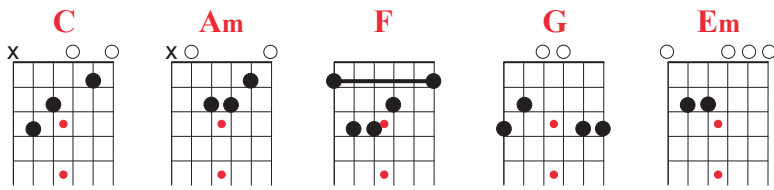

HALLELUJAH (Rufus Wainwright)

Album: Hallelujah (2009)

Mise en page: *Ayan Rajotte*, 2012.12.12

INTRO : | C | Am | C | Am |

C Am
I've heard there was a secret chord
C Am
That David played, and it pleased the Lord
F G C G
But you don't really care for music, do you?
C F G
It goes like this, ♪ the fourth, ♪ the fifth
Am F
The minor fall, the major lift
G Em Am %
The baffled king composing Hallelujah
F % Am % F % C G C G
Hallelujah, Hallelujah, Hallelujah, Hallelujah

C Am
Your faith was strong but you needed proof
C Am
You saw her bathing on the roof
F G C G
Her beauty and the moonlight overthrew you
C F G
She tied you to a kit ♪ chen ♪ chair
Am F
She broke your throne, she cut your hair
G Em Am %
And from your lips she drew the Hallelujah
F % Am % F % C G C G
Hallelujah, Hallelujah, Hallelujah, Hallelujah

C Am
Maybe I've been here before
C Am
I know this room, I've walked this floor
F G C G
I used to live alone before I knew you
C F G
I've seen your flag on ♪ the marble ♪ arch
Am F
Love is not a victory march
G Em Am %
It's a cold and it's a broken hallelujah

C Am
Maybe there's a God above
C Am
And all I ever learned from love
F G C G
Was how to shoot at someone who outdrew you
C F G
It's not a cry you can ♪ hear at ♪ night
Am F
It's not somebody who's seen the light
G Em Am %
It's a cold and it's a broken hallelujah
F % Am % F % C G
Hallelujah, Hallelujah, Hallelujah, Hallelujah
F % Am % F % C G C
Hallelujah, Hallelujah, Hallelujah, Hallelujah