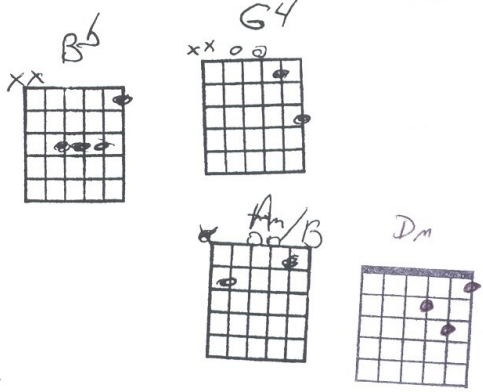

(| 1 2 3 4 5 6 7)

(67)

I'LL ALWAYS BE THERE
Roch Voisine

Capo 3

INTRO: C % % %

C % % % Am %
You and I, followed the trace

% % F % % % G G4 G %
Laid by, people of faith, and pride, with hungry eyes

C % % % Am % %
You and I, could conquer the stars, if we tried

% F % %
Or simply live by, simply views

% G % % (Am / G / A m | % | % / Am / Am/B / C | % | % | % | %)
And let the storm, go by

C % % % Am % %
You and I, have written the book, line by line

% F % %
And the few things it took, to survive

% G % % %
Was your loving heart, and the mine

C % % % E Am % %
Should you go, remember these words, as they show.

% F % % Dm
Just how much I care, don't you know

% G % % G
I'll always be there. (I'll always be there)