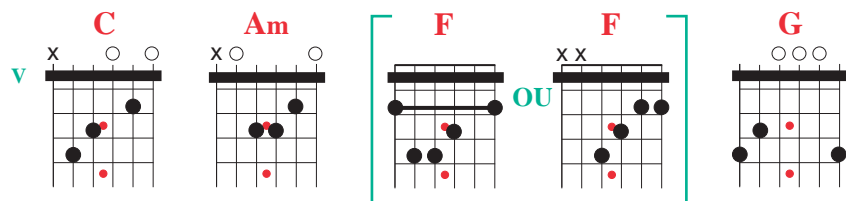

# I WONDER (Bobby Bazini)

Album: Better in time (2010)

## CAPO V

INTRO | C | % | Am | % |

C %  
Oh sometimes, I wonder  
Am %  
Will you be my shoulder ?  
F G C G  
If I cry, would you comfort me... yeah!

C %  
Will you love me forever ?  
Am %  
And will you take me like no other ?  
F G C G  
Cause no I can't say, what's in your heart... yeah!

C %  
And I wonder Babe will you stay with me ?  
Am %  
Yes I wonder now, what we used to be  
F G C G  
Is I wonder will you always love me? ... yeah!

C %  
Now I've lost my disguise  
Am %  
So I'll just put it on the line  
F G C G  
Think I've found what I wanted for so long, and now

SOLO | C | % | Am | % | F | G | C | G |

C %  
And I wonder Baby will you stay with me ?  
Am %  
Yes I wonder now what we used to be  
F G C G  
Cause I wonder will you always love me baby

F  
Yes I wonder  
G C Am  
Will you always love me... yeah!  
F G % C %  
Said I wonder will you always love me...  
% %  
Will you always love me.