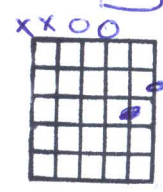

Linger - Cranberries

D4 D
A2 A
C2 C

D A
if you, if you could return, don't let it burn, don't let it fade
C
i'm sure i won't be rude, but it's just your attitude
G
it's tearing me apart it's ruining everyday.

D A
I swore, I swore I would be true, but honey so did you
C
so why were you holding her hand, is that the way we stand
G
were you lying all the time, was it just a game to you

D A
But I miss you, you know I'm such a fool for you
C
you got me wrapped around your finger
G
do you have to let it linger, do you have to, do you have to
D
do you have to let it linger

A
Oh, I thought I loved you
C
I thought that nothing could go wrong,
G
but I was wrong, I was wrong

D A
If you, if you could get by, trying not to lie
C
things wouldn't be so confused, and I wouldn't feel so used
G
but you always ruin you, I just wanna be with you