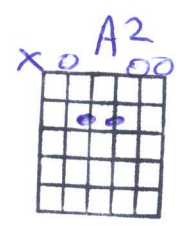

Linger - Cranberries

D4 D
A2 A
C2 C

D A
if you, if you could return, don't let it burn, don't let it fade
C
i'm sure i won't be rude, but it's just your attitude
G
it's tearing me apart it's ruining everyday.

D A
I swore, I swore I would be true, but honey so did you
C
so why were you holding her hand, is that the way we stand
G
were you lying all the time, was it just a game to you

D A
But I miss you, you know I'm such a fool for you
C
you got me wrapped around your finger
G
do you have to let it linger, do you have to, do you have to
D
do you have to let it linger

A
Oh, I thought I loved you
C
I thought that nothing could go wrong,
G
but I was wrong, I was wrong

D A
If you, if you could get by, trying not to lie
C
things wouldn't be so confused, and I wouldn't feel so used
G
but you always ruin you, I just wanna be with you