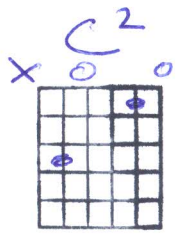

Linger - Cranberries

D4 D
A2 A
C2 C

D A
if you, if you could return, don't let it burn, don't let it fade
C
i'm sure i won't be rude, but it's just your attitude
G
it's tearing me apart it's ruining everyday.

D A
I swore, I swore I would be true, but honey so did you
C
so why were you holding her hand, is that the way we stand
G
were you lying all the time, was it just a game to you

D A
But I miss you, you know I'm such a fool for you
C
you got me wrapped around your finger
G
do you have to let it linger, do you have to, do you have to
D
do you have to let it linger

A
Oh, I thought I loved you
C
I thought that nothing could go wrong,
G
but I was wrong, I was wrong

D A
If you, if you could get by, trying not to lie
C
things wouldn't be so confused, and I wouldn't feel so used
G
but you always ruin you, I just wanna be with you