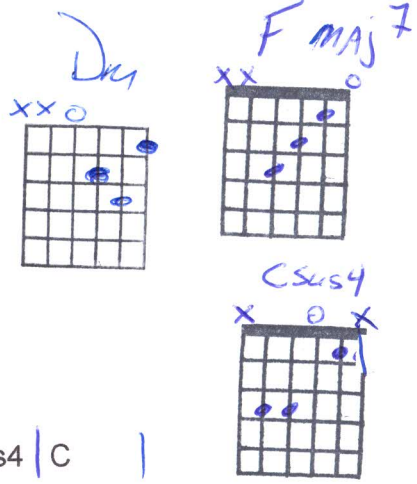

- 1/2 ton

November rain  
Guns N' Roses

Fmaj7 Am Dm C Fmaj7 Dm C %  
 Fmaj7 Am Dm C % %  
 Fmaj7 Dm C % Fmaj7 Dm C %

*Drum*  
 Fmaj7 | Dm | C | Csus4 | C |  
 When I look in to your eyes i can see a love restrained  
 Fmaj7 | Dm | C | Csus4 | C |  
 but darlin' when i hold you, don't you know i feel the same?  
 Dm | G | C | Csus4 | C |  
 nothing lasts for ever and we both know hearts can change  
 Dm | G | C | Csus4 | C |  
 and it's hard to hold a candle in the cold november rain