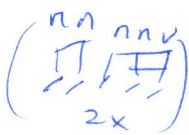

Fmaj7 | Dm | C | Csus4 | C |
we've been through this such a long long time just tryin' to kill the pain oh_ yeah
Fmaj7 | Dm | C | Csus4 | C |
but lovers always come and lovers always go and no one's
really sure who's letting go today_ walking a way_
Fmaj7 | Dm | C | Csus4 | C |
if we could take the time to lay it on the line, i could rest my head
just knowing that you were mine all mine, all mine