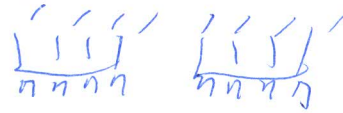

Dm | G | C | Csus4 | C |
so if you want to love me, then darlin' don't refrain
Dm | G | C | Csus4 | C |
or i'll just end up walkin' in the cold november rain

F | G |
do you need sometime on your own
F | G |
do you need sometime all alone
F | G |
ooh, everybody needs sometime on their own
F | G |
ooh, don't you know you need some time all alone