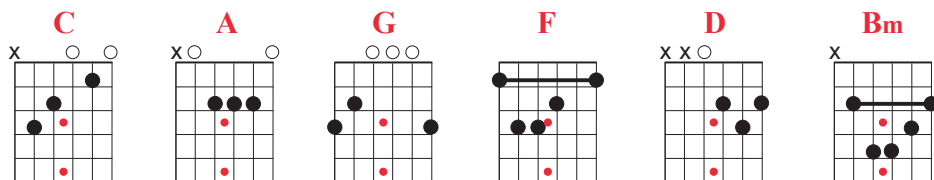

PROUD MARY (CCR)

Album: Bayou Country (1969)

INTRO: | C A | C A | C A G F F // D |
 | D | % |

D %
 Left a good job in the city,
 % %
 Working for the man every night and day,
D %
 And I never lost one minute of sleeping,
 % %
 Worrying 'bout the way things might have been.

A %
 Big wheel keep on turning,
Bm %
 Proud Mary keep on burning,
D % % %
 Rolling, rolling, rolling on the river.

D %
 Cleaned a lot of plates in Memphis,
 % %
 Pumped a lot of pain down in New Orleans,
D %
 But I never saw the good side of the city,
 % %
 Until I hitched a ride on a river boat queen.

A %
 Big wheel keep on turning,
Bm %
 Proud Mary keep on burning,
D % % %
 Rolling, rolling, rolling on the river.

SOLO:

C A	C A	C A G F F // D	D	%
D	%	%	%	
D	%	%	%	
A	%	Bm	%	

D % % %
 Rolling, rolling, rolling on the river.

SOLO:

| C A | C A | C A G F F // D |
 | D | % |

D %
 If you come down to the river,
 % %
 Bet you gonna find some people who live.
D %
 You don't have to worry 'cause you have no money,
 % %
 People on the river are happy to give