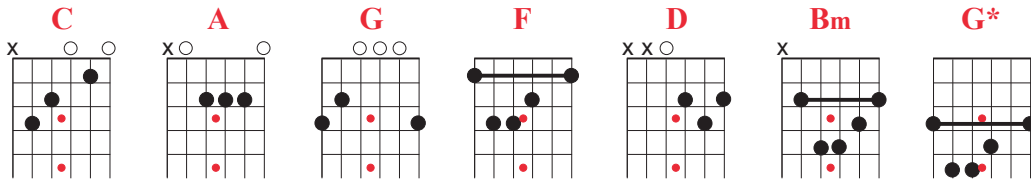

PROUD MARY (Ike et Tina Turner)

Album: Her Man ... His Woman (1970)

INTRO: | D | % |

D %
You know, every now and then

I think you might like to hear something

D %
From us nice and easy
Left a good job in the city,
% %

D %
And do it easy, Then we're gonna do the finish
Big wheel keep on turning

D %
Rough, This is the way we do "Proud Mary"
Proud Mary keep on burning

D % % %
Rolling, rolling, rolling on the river
Rolling, rolling, rolling on the river

D %
Cleaned a lot of plates in Memphis,
% %
Pumped a lot of pain down in New Orleans,
D %
But I never saw the good side of the city,
% %
Until I hitched a ride on a river boat queen.

A %
Big wheel keep on turning,
Bm G
Ouh the Proud Mary keep on burning,
D % % %
And we Rolling, rolling yeah, rolling on the river.

| C A | C A | C A G* F F // G* |

D % % %
Ouh ouh, alright,

D %
Cleaned a lot of plates in Memphis,
% %
Pumped a lot of pain down in New Orleans,
D %
But I never saw the good side of the city,
% %
Until I hitched a ride on a river boat queen.