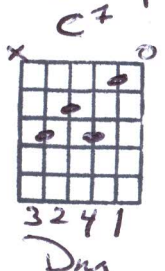

Capo III *1 2 3 4 5 6 7* | C | C7 | Am | Am/G

Song Sung Blue by Neil Diamond (copyright 1972, 1974 by Prophet Music, Inc.)

[C] *1/2* G *1/2*
Song sung blue, everybody knows one.

[G] *1/2* C *1/2*
Song sung blue, every garden grows one.

[C7] *1 2 3 4 F* *1/2*
Me and you are subject to, the blues now and then,

[G] *1/2*
But when you take the blues and make a song,

[C] *1/2* Dm G7
You sing them out again, sing them out again,

[C] *1/2* G *1/2*
Song sung blue, weepin' like a willow,

1/2 *1/2* C *1/2*
Song sung blue, sleepin' on my pillow.

[C7] *1 2 3 4 F* *1 1/2* |
Funny thing, but you can sing it with a cry in your voice,

[G] *1/2* C G
And before you know it start to feelin' good, You simply got no choice.

**** 8 Bar Instrumental (With 2 bars of [C], 4 bars of [G], 2 bars of [C])****

[C7] [F]
Funny thing, but you can sing it with a cry in your voice,

[G] [C] [G7]
And before you know it start to feelin' good, you simply got no choice.