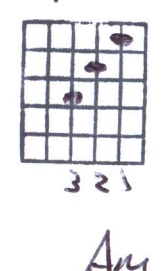

[C] *1/2* Dm G7
You sing them out again, sing them out again,

[C] *1/2* G *1/2*
Song sung blue, weepin' like a willow,

1/2 *1/2* C *1/2*
Song sung blue, sleepin' on my pillow.

[C7] *1 2 3 4 F* *1 1/2* |
Funny thing, but you can sing it with a cry in your voice,

[G] *1/2* C G
And before you know it start to feelin' good, You simply got no choice.

**** 8 Bar Instrumental (With 2 bars of [C], 4 bars of [G], 2 bars of [C])****

[C7] [F]
Funny thing, but you can sing it with a cry in your voice,

[G] [C] [G7]
And before you know it start to feelin' good, you simply got no choice.

[C] [G]
Song sung blue, weepin' like a willow,

[C]
Song sung blue, sleepin' on my pillow.

[C7] [F]
Funny thing, but you can sing it with a cry in your voice,

[G] [C]
And before you know it start to feelin' good, you simply got no choice....