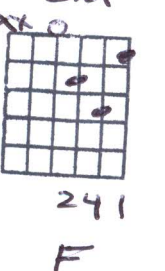

1/2 *1/2* C *1/2*
Song sung blue, sleepin' on my pillow.

[C7] *1 2 3 4 F* *1 1/2* |
Funny thing, but you can sing it with a cry in your voice,

[G] *1/2* C G
And before you know it start to feelin' good, You simply got no choice.

**** 8 Bar Instrumental (With 2 bars of [C], 4 bars of [G], 2 bars of [C])****

[C7] [F]
Funny thing, but you can sing it with a cry in your voice,

[G] [C] [G7]
And before you know it start to feelin' good, you simply got no choice.

[C] [G]
Song sung blue, weepin' like a willow,

[C]
Song sung blue, sleepin' on my pillow.

[C7] [F]
Funny thing, but you can sing it with a cry in your voice,

[G] [C]
And before you know it start to feelin' good, you simply got no choice....