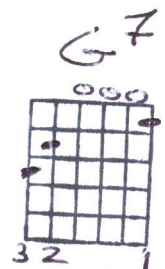

Capo III *1 2 3 4 5 6 7* | C | C7 | Am | Am/G

Song Sung Blue by Neil Diamond (copyright 1972, 1974 by Prophet Music, Inc.)

[C] *1/2* G *1/2*
Song sung blue, everybody knows one.

[G] *1/2* C *1/2*
Song sung blue, every garden grows one.

[C7] *1 2 3 4 F* *1/2*
Me and you are subject to, the blues now and then,

[G] *1/2*
But when you take the blues and make a song,

[C] *1/2* Dm G7
You sing them out again, sing them out again,

[C] *1/2* G *1/2*
Song sung blue, weepin' like a willow,

1/2 *1/2* C *1/2*
Song sung blue, sleepin' on my pillow.

[C7] *1 2 3 4 F* *1 1/2* |
Funny thing, but you can sing it with a cry in your voice,

[G] *1/2* C G
And before you know it start to feelin' good, You simply got no choice.

**** 8 Bar Instrumental (With 2 bars of [C], 4 bars of [G], 2 bars of [C])****

[C7] [F]
Funny thing, but you can sing it with a cry in your voice,

[G] [C] [G7]
And before you know it start to feelin' good, you simply got no choice.