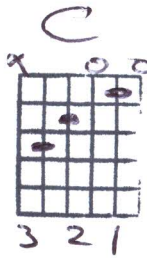

Capo III *1 2 3 4 5 6 7* | C | C7 | Am | Am/G

Song Sung Blue by Neil Diamond (copyright 1972, 1974 by Prophet Music, Inc.)

[C] *1/2* G *1/2*
Song sung blue, everybody knows one.

[G] *1/2* C *1/2*
Song sung blue, every garden grows one.

[C7] *1 2 3 4 F* *1/2*
Me and you are subject to, the blues now and then,

[G] *1/2*
But when you take the blues and make a song,

[C] *1/2* Dm G7
You sing them out again, sing them out again,

[C] *1/2* G *1/2*
Song sung blue, weepin' like a willow,

1/2 *1/2* C *1/2*
Song sung blue, sleepin' on my pillow.

[C7] *1 2 3 4 F* *1 1/2* |
Funny thing, but you can sing it with a cry in your voice,

[G] *1/2* C G
And before you know it start to feelin' good, You simply got no choice.