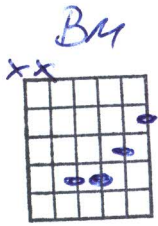

I nu navy

Stay The Night - James Blunt

D % A % Bm % G %

D % A % Bm % G %

Ooooooh, Oooooooh, Ooooooh, hey!

A Bm G

Its 72 degrees, zero chance of rain

Its been a perfect day D A

A Bm G  
Were all spinning on our heels, so far away from real

In California D A

E % G % Em  
We watched the sunset from our car, we all took it in

% G A  
And by the time that it was dark, you and me had something, yeah

Bridge

1 E | G | D D/C# | D/B D/A |  
 Just like the song on our radio set  
 1 E | G | D D/C# | D/B D/A |  
 Well share the shelter of my single bed  
 1 E | G | D D/C# | D/B D/A | G | 1/2 |  
 But its a different tune thats stuck in my head  
 A 1/2  
 And it goes