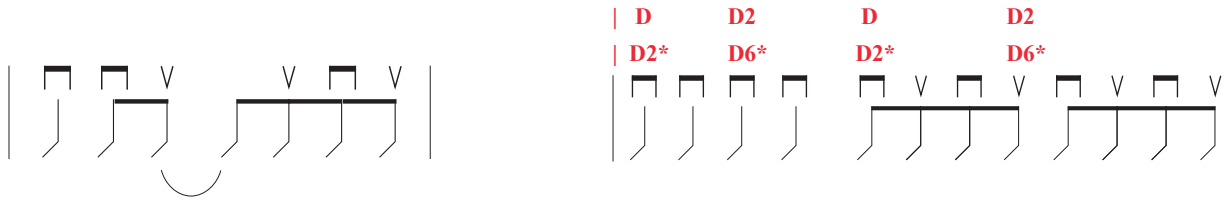

# THIS OLD GUITAR (Neil Young)

Album: Prairie Wind (2005)

**INTRO:** | D D2... | % | % | % |

| D D2... | % | % |  
This old guitar ain't mine to keep  
| % | G A7sus  
Just taking care of it now  
| D D2... | % | % |  
It's been around for years and years  
| % | G %  
Just waiting in its old case