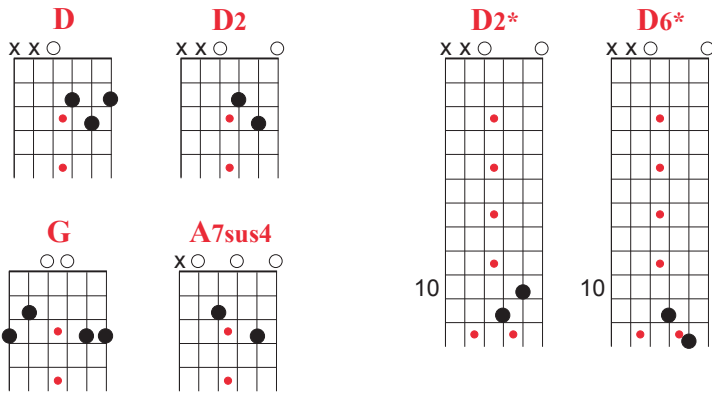

# THIS OLD GUITAR (Neil Young)

Album: Prairie Wind (2005)

**INTRO:** | D D2... | % | % | % |

| D D2... | % | % |  
This old guitar ain't mine to keep  
| % | G A7sus  
Just taking care of it now  
| D D2... | % | % |  
It's been around for years and years  
| % | G %  
Just waiting in its old case

**SOLO**

**D2\*** **D6\*...**	%	%	%
**D2\*** **D6\*...**	%	%	%
**D** **D2...**	%	%	%

| **D** **D2...** | % | % |  
 This old guitar  
 | % | **G** **A7sus**  
 This old guitar  
 | **D** **D2...** | % | % |  
 This old guitar  
 | % | **G** %  
 This old guitar