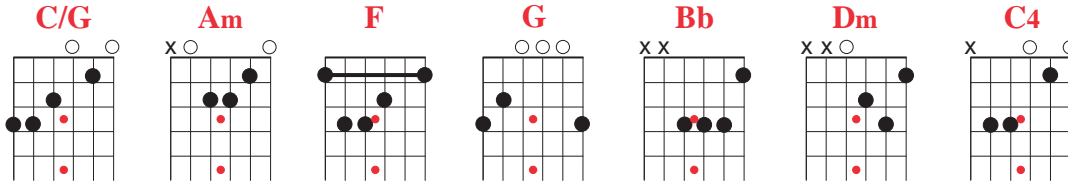

# TIMING IS EVERYTHING (Garrett Hedlund)

Album

Film Country Strong (2010)

**INTRO** | C/G | Am | C/G | Am |

C/G Am  
When the stars line up and you catch a good break  
C/G Am  
People think you're lucky but you know it's grace  
F G  
It can happen so fast or a little bit late  
F C/G  
Timing is everything

C/G  
You know, I've had close calls  
Am  
When it could have been me  
C/G  
I was young when I learned just  
Am  
How fragile life could be  
F G  
I lost friends of mine, I guess it wasn't my time  
F C/G  
Timing is everything

F C/G  
And I could have been the child that God took home  
F C/G  
And I would have been one more unfinished song  
Bb F  
And when it seems a rhyme is hard to find  
Dm G  
That's when one comes along Just in time

C/G Am  
Well, I remember that day, when our eyes first met  
C/G  
You ran into the building to get out of the rain  
Am  
Cause you were soaking wet  
F G  
And as I held the door, you wanted to know my name  
F C/G  
Timing is everything