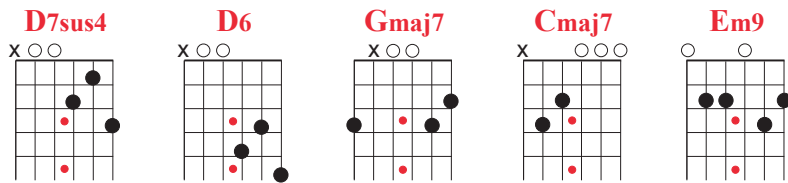

TIN MAN (America)

Album: Holiday (1974)

INTRO:

| D7sus4 | D6 |

| Gmaj7 | Cmaj7 | Gmaj7 | Cmaj7 |

Gmaj7 **Cmaj7**
 Sometimes late when things are real
Gmaj7 **Cmaj7**
 And people share the gift of gab between themselves
Gmaj7 **Cmaj7**
 Some are quick to take the bait
Gmaj7 **Cmaj7**
 And catch the perfect prize that waits among the
 shelves

Em9 **Gmaj7**
 But oz never did give nothing to the tin man
Em9 **Gmaj7**
 That he didn't, didn't already have
Em9 **Gmaj7**
 And cause never was the reason for the evening
Em9 **Gmaj7**
 Or the tropic of Sir Galahad.

D7sus4 **D6**
 So please believe in me

Gmaj7
 When I say I'm spinning round, round, round, round
Cmaj7
 Smoke glass stain bright color
Gmaj7
 Image going down, down, down, down
Cmaj7
 Soapsuds green like bubbles