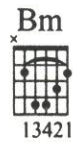

# A QUITTER NEVER WINS

Words and Music by  
TINSLEY ELLIS and  
MARGARET SAMPSON

Basic strum pattern:

*Intro: (Instrumental)*

*Verse 1:*

*Verse 2:*

*(To Guitar Solo: over Verse)*

*Verse 3:*