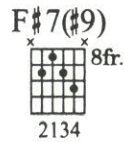

# A QUITTER NEVER WINS

Words and Music by  
TINSLEY ELLIS and  
MARGARET SAMPSON

Basic strum pattern:

*Intro: (Instrumental)*

*Verse 1:*

*Verse 2:*

*(To Guitar Solo: over Verse)*

*Verse 3:*