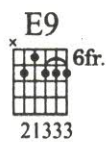

# A QUITTER NEVER WINS

Words and Music by  
TINSLEY ELLIS and  
MARGARET SAMPSON

Basic strum pattern:

*Intro: (Instrumental)*

*Verse 1:*

*Verse 2:*

*(To Guitar Solo: over Verse)*

*Verse 3:*