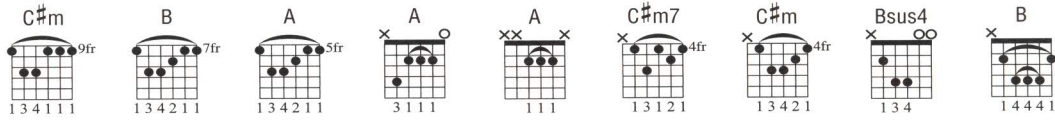

"ALL ALONG THE WATCHTOWER" JIMI HENDRIX

As heard on **THE ULTIMATE EXPERIENCE** (MCA)
 Words and Music by **Bob Dylan** * Transcribed by **Andy Aledort**

All guitars are tuned down one half step (low to high: E \flat A \flat D \flat G \flat B \flat E \flat).

Bass tuning (low to high): E \flat A \flat D \flat G \flat .

NOTE: To play along with recording, tune all strings slightly sharp (approx. one quarter step)

A Intro (0:00)

Moderate Rock ♩ = 116

Chords: B, C#m, B, A, B, C#m, B, A

Gr. 1 (12-string acous.)

Bass

4 Gr. 2 (6-string elec. w/dist.)

Chords: B, C#m, B, A, B

Gr. 1

Bass

B 1st Verse (0:19)

Lyrics: There must be some kind of way

Chords: C#m, B, A, B, C

7

Rhy. Fig. 1

Bass Fig. 1