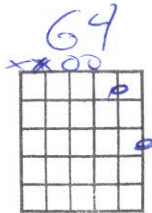

Back to you  
 Bryan Adams

[ : C | Am | F | G : ]

C Am  
 I've been down, I've been beat,  
 F G  
 I've been so tired, that I could not speak  
 C Am  
 I've bin so lost that I could not see  
 F G  
 I wanted things that were out of reach  
 C Am  
 That I found you and you helped me through  
 F G  
 And you showed me what to do  
 F % E %  
 That's why, I'm comin' back to you