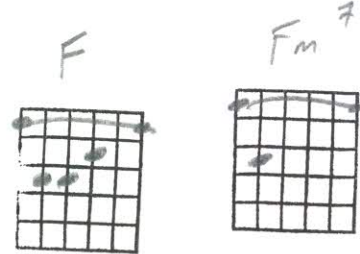

Big Log - Robert Plant

Am 1/2 1/2 1/2 | Am 1/2 G 1/2 Dm 1/2 F 1/2 Em 1/2 Dm 1/2 Am 1/2 1/2

Am 1/2  
My love is in league with the freeway

Dm 1/2  
Its passion will ride, as the cities fly by

G 1/2  
And the tail-lights dissolve, in the coming of night

1 Am F 1 G  
And the questions in thousands take flight

Am 1/2  
My love is a-miles in the waiting

Dm 1/2  
The eyes that just stare, and the glance at the clock

G F  
And the secret that burns, and the pain that grows dark