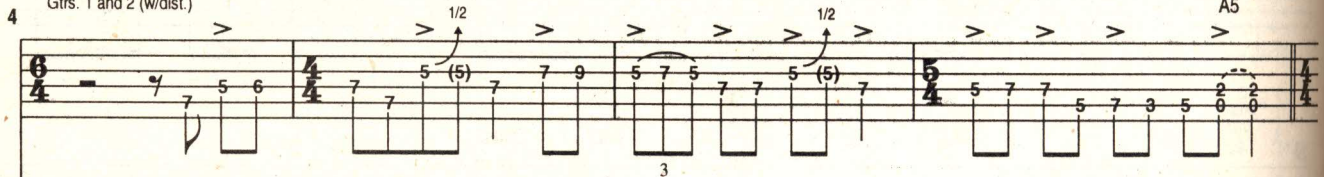

**B** 1st Verse (0:06)

Moderate Rock ♩ = 164

Hey hey mama said the way you move gon' make you sweet gon'  
N.C.(A)

(tape effects)

1

(approx. 6 seconds)

make you groove

Gtrs. 1 and 2 (w/dist.)

\* Bass (slightly dirty)

\*played w/pick

(1.) Ah ah child way you shake that thing gon' make you burn gon' make you sting  
(2.) Hey hey baby when you walk that way watch your honey drip can't keep away