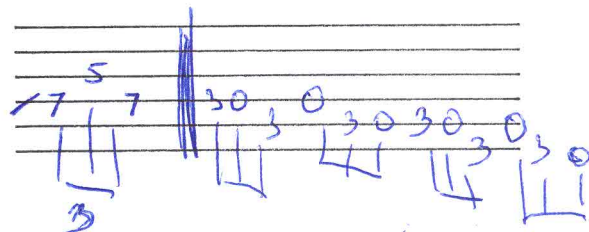

D2

Mississippi in the middle of a dry spell

Jamie Rogers on electro up high

D2

Mamas dancing - baby on her shoulder

The sun is setting like molasses in the sky