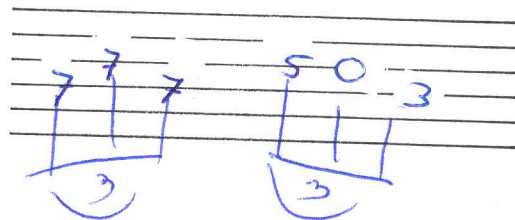

Drop "D"

Feelings Blues.

Black Velvet - Allannah Myles

D2

Mmmmm mmmm oooooo (ad lib)

d=92

D2

Mississippi in the middle of a dry spell

Chorus: G C
 Black Velvet in that little boy's smile
 G Eb Bb |
 Black Velvet with that slow southern style
 G C
 A new religion that'll bring you to your knees
 Bb7 A7 | D2 | 1/2 |
 Black Velvet - if you please

Chorus: G C
 Black Velvet in that little boy's smile
 G Eb Bb |
 Black Velvet with that slow southern style
 G C
 A new religion that'll bring you to your knees
 Bb7 A7 | D2 |
 Black Velvet - if you please

Chorus: G C
 Black Velvet in that little boy's smile
 G Eb Bb |
 Black Velvet with that slow southern style
 G C
 A new religion that'll bring you to your knees
 Bb7 A7 | D2 | 1/2 | 1/2 | 1/2 |
 Black Velvet - if you please