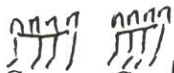

Boulevard of broken dreams - Green Day

CAPO 1

|| Em G | D A | Em G | D A ||

| Em G | D A |  
I walk a lonely road The only one I that have ever known

| Em G | D A | Em G | D A |  
Don't know were it goes But its home and I walk alone

| Em G | D A |  
I walk this empty street, On the Blvd. of broken dreams

| Em G | D A | Em G |  
Were the city sleeps, And I'm the only one and I walk alone,

| D A | | Em G | D A |  
I walk alone, I walk alone, I walk alone, I walk alone

  
 | Em G | D A |  
 Ah-Ah Ah-Ah Ah-Ah Ahhh  
 | Em G | D A |  
 Ah-Ah Ah-Ah Ah-Ah Ahhh, I walk alone, I walk alone

  
 Solo | C G | D Em | C G | D Em | C G | D Em | C G | B7/B7 | F# |  
 | Em G | D A |  
 I walk this empty street, On the Blvd. of broken dreams  
 | Em G | D A |  
 Were the city sleeps, And I'm the only one and I walk a..