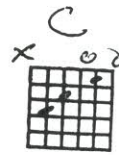

| Em G | D A |
Ah-Ah Ah-Ah Ah-Ah Ahhh

| Em G | D A |
Ah-Ah Ah-Ah Ah-Ah Ahhh

| Em G | D A |
I'm walking down the line, That divides me somewhere in my mind

| Em G | D A | Em G | D A |
On the border line of the edge, And were I walk alone

| Em G | D A |
Read between the lines of what's, Fucked up and every things all right

| Em G | D A | Em G |
Check my vital signs to know I'm still alive, And I walk alone

| D A | | Em G | D A |
I walk alone, I walk alone, I walk alone, I walk a...