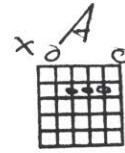

Boulevard of broken dreams - Green Day

CAPO 1

|| Em G | D A | Em G | D A ||

| Em G | D A |  
I walk a lonely road The only one I that have ever known

| Em G | D A | Em G | D A |  
Don't know were it goes But its home and I walk alone

| Em G | D A |  
I walk this empty street, On the Blvd. of broken dreams

| Em G | D A | Em G |  
Were the city sleeps, And I'm the only one and I walk alone,

| D A | | Em G | D A |  
I walk alone, I walk alone, I walk alone, I walk alone

  
 | Em G | D A |  
 Ah-Ah Ah-Ah Ah-Ah Ahhh  
 | Em G | D A |  
 Ah-Ah Ah-Ah Ah-Ah Ahhh, I walk alone, I walk alone

  
 Solo | C G | D Em | C G | D Em | C G | D Em | C G | B7/B7 | F# |  
 | Em G | D A |  
 I walk this empty street, On the Blvd. of broken dreams  
 | Em G | D A |  
 Were the city sleeps, And I'm the only one and I walk a..

  
 | C G | D Em |  
 My shadows the only one that walks beside me  
 | C G | D Em |  
 My shallow hearts the only thing that's beating  
 | C G | D Em |  
 Sometimes I wish someone out there will find  
 | C G | B7 | % |  
 Till then I'll walk away!