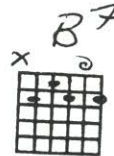

Boulevard of broken dreams - Green Day

CAPO 1

|| Em G | D A | Em G | D A ||

| Em G | D A |  
I walk a lonely road The only one I that have ever known

| Em G | D A | Em G | D A |  
Don't know were it goes But its home and I walk alone

| Em G | D A |  
I walk this empty street, On the Blvd. of broken dreams

| Em G | D A | Em G |  
Were the city sleeps, And I'm the only one and I walk alone,

| D A | | Em G | D A |  
I walk alone, I walk alone, I walk alone, I walk alone

| C G | D Em |  
My shadows the only one that walks beside me

| C G | D Em |  
My shallow hearts the only thing that's beating

| C G | D Em |  
Sometimes I wish someone out there will find

| C G | B7 |  
Till then I'll walk alone

  
 | Em G | D A |  
 Ah-Ah Ah-Ah Ah-Ah Ahhh  
 | Em G | D A |  
 Ah-Ah Ah-Ah Ah-Ah Ahhh, I walk alone, I walk alone

  
 Solo | C G | D Em | C G | D Em | C G | D Em | C G | B7/B7 | F# |  
 | Em G | D A |  
 I walk this empty street, On the Blvd. of broken dreams  
 | Em G | D A |  
 Were the city sleeps, And I'm the only one and I walk a..