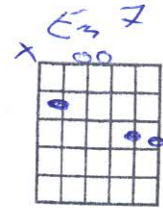

Butterfly Fly Away - Miley Cyrus

Capo 

Intro: Cadd9 Em7 Asus4 Em7

Cadd9 Em7  
 You tucked me in, turned out the light  
 Asus4 Em7  
 kept me safe and sound at night  
 Cadd9 Em7 Asus4 Em7  
 Little girls depend on things like that

Cadd9 Em7  
 Brushed my teeth and combed my hair  
 Asus4 Em7  
 Had to drive me everywhere  
 Cadd9 Em7 Asus4 Em7  
 You were always there when I looked back

Cadd9 Em7  
 You had to do it all alone  
 Asus4 Em7  
 Make a living, make a home  
 Cadd9 Em7 Asus4 Em7  
 Must've been as hard as it could be

Cadd9 Em7  
 And when I couldn't sleep at night  
 Asus4 Em7  
 Scared things wouldn't turn out right  
 Cadd9 Em7 Asus4  
 You would hold my hand and sing to me

G  
 Caterpillar in the tree  
 Cadd9  
 How you wonder who you'll be  
 Em7 Asus4 G Asus4  
 Can't go far but you can always dream