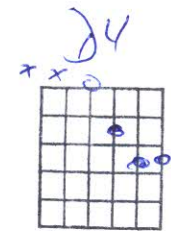

Butterfly Fly Away - Miley Cyrus

Capo 

Intro: Cadd9 Em7 Asus4 Em7

Cadd9 Em7  
 You tucked me in, turned out the light  
 Asus4 Em7  
 kept me safe and sound at night  
 Cadd9 Em7 Asus4 Em7  
 Little girls depend on things like that

Cadd9 Em7  
 Brushed my teeth and combed my hair  
 Asus4 Em7  
 Had to drive me everywhere  
 Cadd9 Em7 Asus4 Em7  
 You were always there when I looked back

Cadd9 Em7  
 You had to do it all alone  
 Asus4 Em7  
 Make a living, make a home  
 Cadd9 Em7 Asus4 Em7  
 Must've been as hard as it could be

Cadd9 Em7  
 And when I couldn't sleep at night  
 Asus4 Em7  
 Scared things wouldn't turn out right  
 Cadd9 Em7 Asus4  
 You would hold my hand and sing to me

G  
 Caterpillar in the tree  
 Cadd9  
 How you wonder who you'll be  
 Em7 Asus4 G Asus4  
 Can't go far but you can always dream