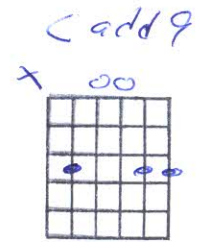

Butterfly Fly Away - Miley Cyrus

Capo 

Intro: Cadd9 Em7 Asus4 Em7

Cadd9 Em7  
 You tucked me in, turned out the light  
 Asus4 Em7  
 kept me safe and sound at night  
 Cadd9 Em7 Asus4 Em7  
 Little girls depend on things like that

Cadd9 Em7  
 Brushed my teeth and combed my hair  
 Asus4 Em7  
 Had to drive me everywhere  
 Cadd9 Em7 Asus4 Em7  
 You were always there when I looked back

Cadd9 Em7  
 You had to do it all alone  
 Asus4 Em7  
 Make a living, make a home  
 Cadd9 Em7 Asus4 Em7  
 Must've been as hard as it could be

Cadd9 Em7  
 And when I couldn't sleep at night  
 Asus4 Em7  
 Scared things wouldn't turn out right  
 Cadd9 Em7 Asus4  
 You would hold my hand and sing to me

G  
 Caterpillar in the tree  
 Cadd9  
 How you wonder who you'll be  
 Em7 Asus4 G Asus4  
 Can't go far but you can always dream