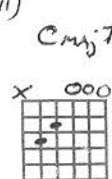

By the Way  
by Theory of a Deadman

D G C F A D

*Abob*

Tuned ~~half~~ step down. ~~Eb-G#-Cb-F#-Bb-Eb~~

Chords used:

- Em C Am Asus2 D Dsus2 E5 F#5 G5 D5 C5 E5\* G5\*

eb|--0---0---0---0---0---2---0---x---x---y---x---x---x---x---  
 Bb|--0---1---1---0---3---3---x---x---y---x---x---x---x---  
 F#|--0---0---2---2---2---2---x---x---y---7---5---9---12---  
 C#|--2---2---2---2---0---0---2---4---5---7---5---9---12---  
 G#|--2---3---0---0---0---0---2---4---5---5---3---7---10---  
 Eb|--0---x---x---x---x---x---x---0---2---3---x---x---x---x---

①  
 Cmaj7 Em  

Prechorus

Cmaj7 Cmaj7#11 Cmaj7 D

Chorus

Em *%* D *%*  
 By the way  
 D *%*  
 You left without saying  
 Cmaj7 *%*  
 Goodbye to me *%*

7 →  Em

5 →  D

Now that you're gone away  
 D  
 All I can think about is  
 Cmaj7  
 You and me  
 You and me

(Em) | C | Em | A |

Intro riff x 1

3-2-0

1:33

Verse  
 Em Dsus2  
 It's not like before  
 Am  
 You left nothing here  
 C  
 It's all disappeared  
 Em Dsus2  
 It hurts me to see  
 Cmaj7 CMAJ7(#11) CMAJ7 CMAJ7(6/2)  
 That we've been a lie