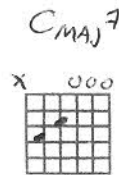

By the Way  
by Theory of a Deadman

D G C F A D

*Abob*

Tuned ~~half~~ step down. ~~Eb-G#-Cb-F#-Bb-Eb~~

Chords used:

- Em C Am Asus2 D Dsus2 E5 F#5 G5 D5 C5 E5\* G5\*

eb|--0---0---0---0---0---2---0---x---x---y---x---x---x---x---  
 Bb|--0---1---1---0---3---3---x---x---y---x---x---x---x---  
 F#|--0---0---2---2---2---2---x---x---y---7---5---9---12---  
 C#|--2---2---2---2---0---0---2---4---5---7---5---9---12---  
 G#|--2---3---0---0---0---0---2---4---5---5---3---7---10---  
 Eb|--0---x---x---x---x---x---x---0---2---3---x---x---x---x---

①  
 Cmaj7 Em  

Prechorus

Cmaj7 Cmaj7#11 Cmaj7 D

Chorus

Em *%* D *%*  
 By the way  
 D *%*  
 You left without saying  
 Cmaj7 *%*  
 Goodbye to me *%*

7 →  Em

5 →  D

Now that you're gone away  
 D  
 All I can think about is  
 Cmaj7  
 You and me  
 You and me

(Em) | C | Em | A |

Intro riff x 1

3-2-0

1:33

Verse  
 Em Dsus2  
 It's not like before  
 Am  
 You left nothing here  
 C  
 It's all disappeared  
 Em Dsus2  
 It hurts me to see  
 Cmaj7 CMAJ7(#11) CMAJ7 CMAJ7(6/2)  
 That we've been a lie