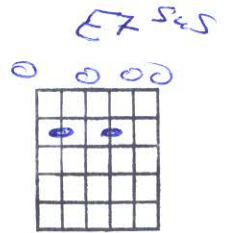

CAPO IV

California Dreaming
The Mamas and the Papas

| Am G | F G | E7sus |
All the leaves are brown and the sky is gray
| E7 F | C E7 | Am F | E7sus |
I've been for a walk on a winter's day
E7 | Am G | F G | E7sus |
I'd be safe and warm if I was in L.A.
E7 | Am G | F G | E7sus |
California dreamin' on such a winter's day

E7 | Am G | F G | E7sus |
Stopped in to a church I passed along the way
| E7 F | C E7 | Am F | E7sus |
Well I got down on my knees and I pretend to pray
E7 | Am G |
You know the preacher liked the cold
| F G | E7sus |
He knows I'm gonna stay
E7 | Am G | F G | E7sus | E7 |
California dreamin' on such a winter's day

Flute Solo | Am | 1/2 | 1/2 | Am F | C E7 | Am F | E7sus | E7 |
| Am G | F G | E7sus | E7 | Am G | F G | E7sus |

E7 | Am G | F G | E7sus |
All the leaves are brown and the sky is gray
| E7 F | C E7 | Am F | E7sus |
I've been for a walk on a winter's day
E7 | Am G | F G | E7sus |
If I didn't tell her I could leave today