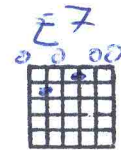

Crazy On You - Heart

Intro: || Am | F | Am | F ||

|| Am | F | Am | F | Am | G | F ||

Am C  
We may still have time, we might still get by  
Dm7 E7

Am C  
Every time I think about it I want to cry

Dm7 E7  
With bombs and the devils and the kids keep coming

Am Am D Am Am D  
Nowhere to breathe easy no time to be young (1) (1)

| Dm7 Em | C F |  
But I tell myself that I'm doing all right  
Dm7 E7

There's nothing left to do tonight

Am F Am F  
But go crazy on you, Crazy on you  
Am G F  
Let me go crazy crazy on you