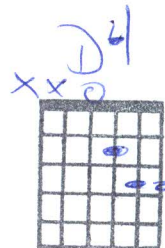

Different Day - State of Shock

Can I trust you'll go away, If I'm to say, I'm okay  
 Just let me bleed on my own, And I will find my way home  
 Cause the sad sad side of it all, Is you don't remember  
 Being a breath away from death, The sad sad side of it all

| G | D | Em D/F# |

And maybe, on a different day

I'd let the rain, wash this away, But it's just too late

The sad sad side of it all

Is you don't remember

This key cannot be re-cut, Cause my hearts been sealed shut  
 And if our paths cross again, I'll turn and walk away  
 Cause the sad sad side of it all, Is you don't remember  
 Being a breath away from death, The sad sad side of it all