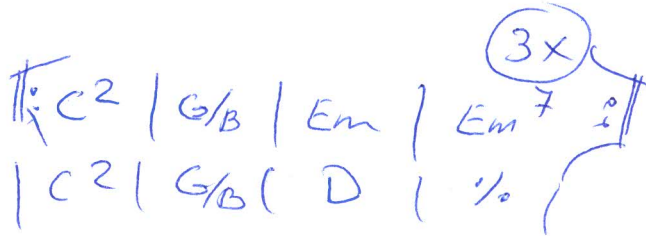

Intro C2 | G/B | Em | Em7 // The Almost - Dirty And Left Out

C2 G/B Em Em7
Hello, I swear wont be to long
C2 G/B Em Em7
Hello, I promise I will be real strong
C2 G/B Em Em7
Wait up I just wanna tell you
C2 G/B D 4/4
Hold up, why are you still here.

Ref { G 4/4 Em 4/4 D 4/4 C2 4/4
I've been dirtier than you wanna know
G 4/4 Em 4/4 D 4/4 C2 4/4
I've lived dirtier than you'll ever know

C2 G/B Em Em7
Why do you wanna be all listen to me
C2 G/B Em Em7
why do you spread your arms and tell me i'm free
C2 G/B Em Em7
why do you wanna be in my life
C2 G/B D 4/4
in my life

Ref { G 4/4 Em 4/4 D 4/4 C2 4/4
I've been dirtier than you wanna know
G 4/4 Em 4/4 D 4/4 C2 4/4
I've lived dirtier than you'll ever know

C2 G/B Em Em7 C2 G/B Em Em7
Jesus, Jesus, theres something about your name.
C2 G/B Em Em7 C2 G/B D 4/4
Master, Savior, Jesus

G 4/4 Em 4/4 D 4/4 C2 4/4
I've been dirtier than you wanna know
G 4/4 Em 4/4 D 4/4 C2 4/4
I've lived dirtier than you'll ever know

C2 G/B Em
Jesus, Jesus.