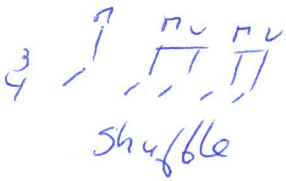

Intro C2 | G/B | Em | Em7 // The Almost - Dirty And Left Out

C2 G/B Em Em7
 Hello, I swear wont be to long
 C2 G/B Em Em7
 Hello, I promise I will be real strong
 C2 G/B Em Em7
 Wait up I just wanna tell you
 C2 G/B D 4/4
 Hold up, why are you still here.

Ref { G 4/4 Em 4/4 D 4/4 C2 4/4
 I've been dirtier than you wanna know
 G 4/4 Em 4/4 D 4/4 C2 4/4
 I've lived dirtier than you'll ever know

C2 G/B Em Em7 C2 G/B Em Em7
 Jesus, Jesus, theres something about your name.
 C2 G/B Em Em7 C2 G/B D 4/4
 Master, Savior, Jesus