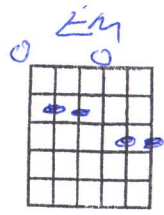

Intro C2 | G/B | Em | Em7 // The Almost - Dirty And Left Out

C2 G/B Em Em7
 Hello, I swear wont be to long
 C2 G/B Em Em7
 Hello, I promise I will be real strong
 C2 G/B Em Em7
 Wait up I just wanna tell you
 C2 G/B D 4/4
 Hold up, why are you still here.

Ref { G 4/4 Em 4/4 D 4/4 C2 4/4
 I've been dirtier than you wanna know
 G 4/4 Em 4/4 D 4/4 C2 4/4
 I've lived dirtier than you'll ever know

C2 G/B Em Em7
 Why do you wanna be all listen to me
 C2 G/B Em Em7
 why do you spread your arms and tell me i'm free
 C2 G/B Em Em7
 why do you wanna be in my life
 C2 G/B D 4/4
 in my life

Ref { G 4/4 Em 4/4 D 4/4 C2 4/4
 I've been dirtier than you wanna know
 G 4/4 Em 4/4 D 4/4 C2 4/4
 I've lived dirtier than you'll ever know

C2 G/B Em Em7 C2 G/B Em Em7
 Jesus, Jesus, theres something about your name.
 C2 G/B Em Em7 C2 G/B D 4/4
 Master, Savior, Jesus

G 4/4 Em 4/4 D 4/4 C2 4/4
 I've been dirtier than you wanna know
 G 4/4 Em 4/4 D 4/4 C2 4/4
 I've lived dirtier than you'll ever know

C2 G/B Em
 Jesus, Jesus.