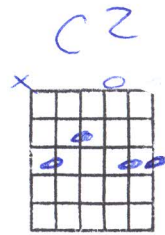

Intro C2 | G/B | Em | Em7 // The Almost - Dirty And Left Out

C2 G/B Em Em7
 Hello, I swear wont be to long
 C2 G/B Em Em7
 Hello, I promise I will be real strong
 C2 G/B Em Em7
 Wait up I just wanna tell you
 C2 G/B D 4/4
 Hold up, why are you still here.

Ref { G 4/4 Em 4/4 D 4/4 C2 4/4
 I've been dirtier than you wanna know
 G 4/4 Em 4/4 D 4/4 C2 4/4
 I've lived dirtier than you'll ever know

C2 G/B Em Em7
 Why do you wanna be all listen to me
 C2 G/B Em Em7
 why do you spread your arms and tell me i'm free
 C2 G/B Em Em7
 why do you wanna be in my life
 C2 G/B D 4/4
 in my life

Ref { G 4/4 Em 4/4 D 4/4 C2 4/4
 I've been dirtier than you wanna know
 G 4/4 Em 4/4 D 4/4 C2 4/4
 I've lived dirtier than you'll ever know

C2 G/B Em Em7 C2 G/B Em Em7
 Jesus, Jesus, theres something about your name.
 C2 G/B Em Em7 C2 G/B D 4/4
 Master, Savior, Jesus

G 4/4 Em 4/4 D 4/4 C2 4/4
 I've been dirtier than you wanna know
 G 4/4 Em 4/4 D 4/4 C2 4/4
 I've lived dirtier than you'll ever know

C2 G/B Em
 Jesus, Jesus.