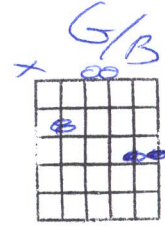

Intro C2 | G/B | Em | Em7 // The Almost - Dirty And Left Out

C2 G/B Em Em7
 Hello, I swear wont be to long
 C2 G/B Em Em7
 Hello, I promise I will be real strong
 C2 G/B Em Em7
 Wait up I just wanna tell you
 C2 G/B D 4/4
 Hold up, why are you still here.

Ref { G 4/4 Em 4/4 D 4/4 C2 4/4
 I've been dirtier than you wanna know
 G 4/4 Em 4/4 D 4/4 C2 4/4
 I've lived dirtier than you'll ever know

C2 G/B Em Em7
 Why do you wanna be all listen to me
 C2 G/B Em Em7
 why do you spread your arms and tell me i'm free
 C2 G/B Em Em7
 why do you wanna be in my life
 C2 G/B D 4/4
 in my life

Ref { G 4/4 Em 4/4 D 4/4 C2 4/4
 I've been dirtier than you wanna know
 G 4/4 Em 4/4 D 4/4 C2 4/4
 I've lived dirtier than you'll ever know

C2 G/B Em Em7 C2 G/B Em Em7
 Jesus, Jesus, theres something about your name.
 C2 G/B Em Em7 C2 G/B D 4/4
 Master, Savior, Jesus

G 4/4 Em 4/4 D 4/4 C2 4/4
 I've been dirtier than you wanna know
 G 4/4 Em 4/4 D 4/4 C2 4/4
 I've lived dirtier than you'll ever know

C2 G/B Em
 Jesus, Jesus.