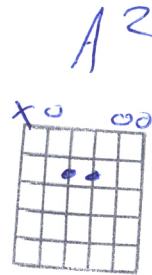

Half The Man I Used To Be - Nirvana

C B7 Em

Em C  
Forward yesterd ay  
B7 Em  
Makes me wanna stay  
C

What they said was rea l  
B7 Em  
Makes me wanna steal  
C

Livin' under hous e  
B7 Em  
Guess I'm livin', I'm a mouse  
C

All's I gots is time  
B7 Em Em Em  
Got no meaning, just a rhyme

GA<sup>2</sup>(\*)

Take time with a wounded hound  
Em 1/2  
'Cause it likes to heal  
G A2  
Take time with a wounded hound  
Em 1/2  
'Cause I like to steal  
G A2  
Take time with a wounded hound  
~~Em G~~ C D  
'Cause it likes to heal, I like to steal