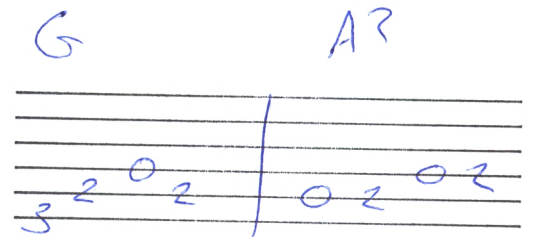

Well, I'm h alf the man I used to be
G
This I feel as the dawn
C
It fades to gray
Em A
Well, I'm h alf the man I used to me
G
This I feel as the dawn