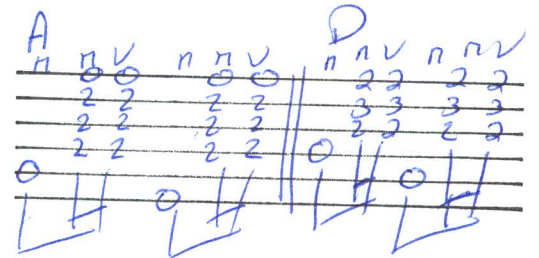

Caps I

I Walk The Line - Johnny Cash

A D A E B7 E
 I keep a close watch on this heart of mine
 B7 E
 I keep my eyes wide open all the time
 B7 E
 I keep the ends out for the tie that binds
 A E
 Because you're mine, I walk the line
 B7 E
 A % % %

E A
 I find it very, very easy to be true
 E A
 I find myself alone when each day is through
 D A
 Yes, I'll admit that I'm a fool for you
 E A
 Because you're mine, I walk the line
 D % % %

A D
 As sure as night is dark and day is light
 A D
 I keep you on my mind both day and night
 G D
 And happiness I've known proves that it's right
 A D
 Because you're mine, I walk the line
 A % % %

E A
 You've got a way to keep me on your side
 E A
 You give me cause for love that I can't hide
 D A
 For you I know I'd even try to turn the tide
 E A
 Because you're mine, I walk the line
 E % % %

B7 E
 I keep a close watch on this heart of mine
 B7 E
 I keep my eyes wide open all the time
 A E
 I keep the ends out for the tie that binds
 B7 E
 Because you're mine, I walk the line