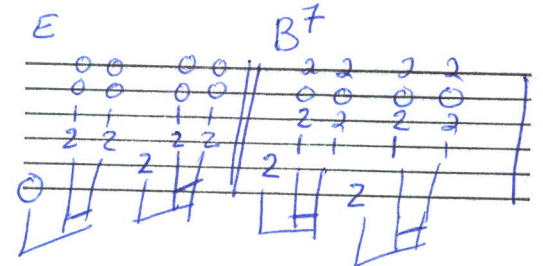

Caps I

I Walk The Line - Johnny Cash

A D A E B7 E
 I keep a close watch on this heart of mine
 B7 E
 I keep my eyes wide open all the time
 B7 E
 I keep the ends out for the tie that binds
 A E
 Because you're mine, I walk the line
 B7 E
 A % % %

E A
 I find it very, very easy to be true
 E A
 I find myself alone when each day is through
 D A
 Yes, I'll admit that I'm a fool for you
 E A
 Because you're mine, I walk the line
 D % % %

A D
 As sure as night is dark and day is light
 A D
 I keep you on my mind both day and night
 G D
 And happiness I've known proves that it's right
 A D
 Because you're mine, I walk the line
 A % % %

E A
 You've got a way to keep me on your side
 E A
 You give me cause for love that I can't hide
 D A
 For you I know I'd even try to turn the tide
 E A
 Because you're mine, I walk the line
 E % % %

B7 E
 I keep a close watch on this heart of mine
 B7 E
 I keep my eyes wide open all the time
 A E
 I keep the ends out for the tie that binds
 B7 E
 Because you're mine, I walk the line