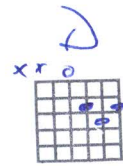

- 1/2 ton

Rock And Roll All Nite - Kiss

intro.

Handwritten guitar notation for the intro: | D4 | D4 | D4 | D4 | A | E | A | E |

A E  
you show us every thing youve got

A E  
you keep on dancin' and the rootin' gets hot  
D E  
you drive us wild,we'll drive you crazy

Handwritten guitar notation for the first line: D4 | D4 | D4 | D4 |

A E  
you say you wanna go for a spin

A E  
the partys just begun to let you in  
D E  
you drive us wild we'll drive you crazy

Handwritten guitar notation for the second line: D4 | D4 | D4 | D4 |

F G  
you keep on shoutin',you,keep on shoutin'

Handwritten guitar notation for the third line: | D4 | D4 |

A 1/2 D E  
I wanna rock and roll all nite, and party every day  
A 1/2 D E  
I wanna rock and roll all nite, and party every day

Handwritten guitar notation for the fifth line: D4 | D4 | D4 |

A E  
you show us every thing youv'e got

A E  
baby, baby thats quite a lot  
D E  
you drive us wild we'll drive you crazy

Handwritten guitar notation for the sixth line: D4 | D4 | D4 |