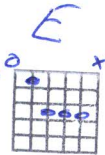

F G  
you keep on shoutin',you,keep on shoutin'

Handwritten guitar notation for the third line: | D4 | D4 |

A 1/2 D E  
I wanna rock and roll all nite, and party every day  
A 1/2 D E  
I wanna rock and roll all nite, and party every day

Handwritten guitar notation for the fourth line: 2x D4 | D4 | D4 | D4 |

A E  
you keep on sayin' you'll be mine for a while

A E  
your lookin' fancy and I like your style  
D E  
you drive us wild we'll drive you crazy

Handwritten guitar notation for the fifth line: D4 | D4 | D4 |

A E  
you show us every thing youv'e got

A E  
baby, baby thats quite a lot  
D E  
you drive us wild we'll drive you crazy

Handwritten guitar notation for the sixth line: D4 | D4 | D4 |