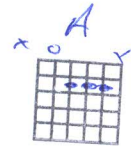

Handwritten guitar notation for the first line: D4 | D4 | D4 | D4 |

A E  
you say you wanna go for a spin

A E  
the partys just begun to let you in  
D E  
you drive us wild we'll drive you crazy

Handwritten guitar notation for the second line: D4 | D4 | D4 | D4 |

F G  
you keep on shoutin',you,keep on shoutin'

Handwritten guitar notation for the third line: | D4 | D4 |

A 1/2 D E  
I wanna rock and roll all nite, and party every day  
A 1/2 D E  
I wanna rock and roll all nite, and party every day

Handwritten guitar notation for the fourth line: 2x D4 | D4 | D4 | D4 |

A E  
you keep on sayin' you'll be mine for a while

A E  
your lookin' fancy and I like your style  
D E  
you drive us wild we'll drive you crazy

Handwritten guitar notation for the fifth line: D4 | D4 | D4 |

A E  
you show us every thing youv'e got

A E  
baby, baby thats quite a lot  
D E  
you drive us wild we'll drive you crazy

Handwritten guitar notation for the sixth line: D4 | D4 | D4 |