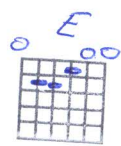

Handwritten guitar notation for the first line: D4 | D4 | D4 | D4 |

A E  
you say you wanna go for a spin

A E  
the partys just begun to let you in  
D E  
you drive us wild we'll drive you crazy

Handwritten guitar notation for the second line: D4 | D4 | D4 | D4 |

F G  
you keep on shoutin',you,keep on shoutin'

Handwritten guitar notation for the third line: | D4 | D4 |

A 1/2 D E  
I wanna rock and roll all nite, and party every day  
A 1/2 D E  
I wanna rock and roll all nite, and party every day

Handwritten guitar notation for the fourth line: 2x D4 | D4 | D4 | D4 |

A E  
you keep on sayin' you'll be mine for a while

A E  
your lookin' fancy and I like your style  
D E  
you drive us wild we'll drive you crazy

Handwritten guitar notation for the fifth line: D4 | D4 | D4 |

A E  
you show us every thing youv'e got

A E  
baby, baby thats quite a lot  
D E  
you drive us wild we'll drive you crazy

Handwritten guitar notation for the sixth line: D4 | D4 | D4 |