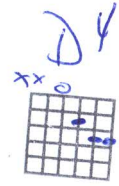

F G  
you keep on shoutin',you,keep on shoutin'

Handwritten guitar notation for the third line: | D4 | D4 |

A 1/2 D E  
I wanna rock and roll all nite, and party every day  
A 1/2 D E  
I wanna rock and roll all nite, and party every day

Handwritten guitar notation for the fourth line: 2x D4 | D4 | D4 | D4 |

A E  
you keep on sayin' you'll be mine for a while

A E  
your lookin' fancy and I like your style  
D E  
you drive us wild we'll drive you crazy

Handwritten guitar notation for the fifth line: D4 | D4 | D4 |

A E  
you show us every thing youv'e got

A E  
baby, baby thats quite a lot  
D E  
you drive us wild we'll drive you crazy

Handwritten guitar notation for the sixth line: D4 | D4 | D4 |