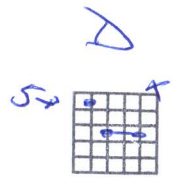

Handwritten guitar notation for the first line: D4 | D4 | D4 | D4 |

A E  
you say you wanna go for a spin

A E  
the partys just begun to let you in  
D E  
you drive us wild we'll drive you crazy

Handwritten guitar notation for the second line: D4 | D4 | D4 | D4 |

F G  
you keep on shoutin',you,keep on shoutin'

Handwritten guitar notation for the third line: | D4 | D4 |

A 1/2 D E  
I wanna rock and roll all nite, and party every day  
A 1/2 D E  
I wanna rock and roll all nite, and party every day

Handwritten guitar notation for the fourth line: 2x D4 | D4 | D4 | D4 |

A E  
you keep on sayin' you'll be mine for a while

A E  
your lookin' fancy and I like your style  
D E  
you drive us wild we'll drive you crazy

Handwritten guitar notation for the fifth line: D4 | D4 | D4 |

A E  
you show us every thing youv'e got

A E  
baby, baby thats quite a lot  
D E  
you drive us wild we'll drive you crazy

Handwritten guitar notation for the sixth line: D4 | D4 | D4 |