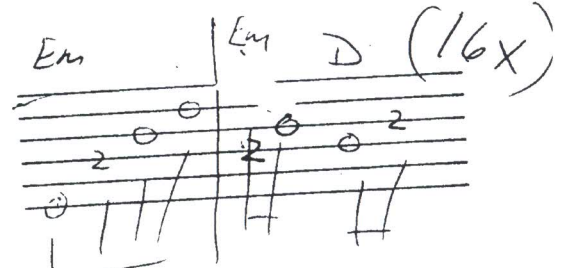

SAD LISA (Cat Stevens)
Paroles & musique : Cat Steven

Em | Em D |

Em | *Em* | *D* | *c* | *Em* | *Em* | *D* (16x)

She hangs her head and cries in my shirt
 She must be hurt very badly
 Tell me what's making you sadly
 Open your door don't hide in the dark
 You're lost in the dark you can trust me
 Cause you know that's how it must be

Em | *A* | *B7* | *Em* | *Em D* | *Em* | *Em D* |

Em *D* *C* *Em*
 Her eyes like windows trickeling rain
 Upon her pain getting deeper
 Though my love wants to relieve her
 She walks alone from wall to wall
 Lost in a hall she can't hear me
 Though I know she likes to be near me

Em *A* *B7* *Em*
Lisa, Lisa, sad Lisa, Lisa

Em *D* *C*
 She sits in A corner by the door
 There must be more I can tell her
 If she really wants me to help her
 I'll do what I can to show her the way
 And maybe one day I will free her
 Though I know no one can see her