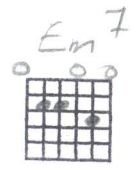

Space Oddity - David Bowie

C Em C Em
C Em C Em

Verse 1

C Em C Em
Ground control to Major Tom Ground control to Major Tom:
| Am Am7/G | D7
Take your protein pills and put your helmet on

C Em C Em
Ground control to Major Tom: Commencing countdown engine's on

| Am Am7/G | D7 | / | / | / |
Check ignition and may God's love be with you

Verse 2

C E7 F
This is ground control to Major Tom, you've really made the grade!
| Fm C/E | F
And the papers want to know whose shirts you wear,
| Fm C/E | F
Now it's time to leave the capsule if you dare

C E7 F
This is Major Tom to ground control, I'm stepping through the door
| Fm C/E | F
And I'm floating in the most peculiar way
| Fm C/E | F
And the stars look very different today

Chorus 1

Fmaj7 Em7 Fmaj7 Em7
For here am I sitting in a tin can, far above the world.
| Bbmaj7 Am | 3 4 G | 4 F
Planet Earth is blue and there's nothing I can do