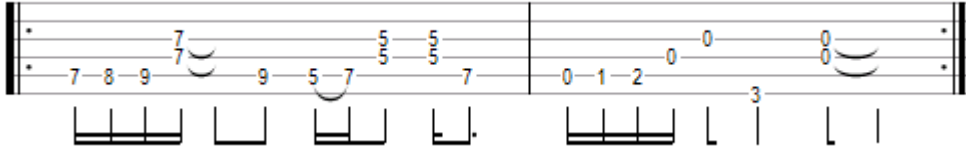

Sweet Home Alabama - Lynyrd Skynyrd

rythme intro
D

Chord progression: C2 G D C2 G

| D C2 | G |
Big wheels keep on turning
| D C2 | G |
Carry me home to see my kin
| D C2 | G |
Singing songs about the Southland
| D C2 | G |
I miss Alabamy once again, and I think its a sin, yes

rythme couplet
D C2 G

instrumental

| D C2 | G |
Well I heard mister Young sing about her
| D C2 | G |
Well, I heard ole Neil put her down
| D C2 | G |
Well, I hope Neil Young will remember
| D C2 | G |
A Southern man don't need him around anyhow

rythme refrain
D D6 C C6 C G G6 G C2

| D C2 | G C2 | D C2 | G |
Sweet home Alabama, where the skies are so blue
| D C2 | G C2 | D C2 | G / F C |
Sweet Home Alabama, lord, I'm coming home to you

instrumental