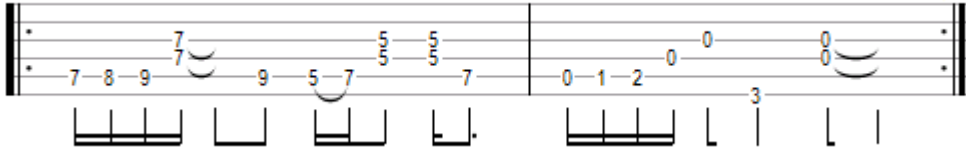

| D C2 | G / F C |

In Birmingham they love the governor, ouh, ouh

| D C2 | G |

Now we all did what we could do

| D C2 | G |

Now Watergate does not bother me

| D C2 | G |

Does your conscience bother you? Tell the truth

| D C2 | G C2 | D C2 | G |

Sweet home Alabama, where the skies are so blue

| D C2 | G C2 | D C2 | G |

Sweet Home Alabama, lord, I'm coming home to you, Here I come Alabama

instrumental