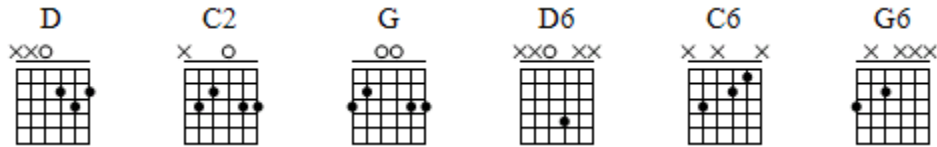

Sweet Home Alabama - Lynyrd Skynyrd

rythme intro
D

Chord progression: C2 G D C2 G

| D C2 | G |
Big wheels keep on turning
| D C2 | G |
Carry me home to see my kin
| D C2 | G |
Singing songs about the Southland
| D C2 | G |
I miss Alabamy once again, and I think its a sin, yes

rythme refrain
D D6 C C6 C G G6 G C2

| D C2 | G C2 | D C2 | G |
Sweet home Alabama, where the skies are so blue
| D C2 | G C2 | D C2 | G / F C |
Sweet Home Alabama, lord, I'm coming home to you

instrumental

| D C2 | G C2 | D C2 | G |

Sweet home Alabama, where the skies are so blue

| D C2 | G C2 | D C2 | G |

Sweet Home Alabama, lord, I'm coming home to you, Here I come Alabama

instrumental

| D C2 | G |

Now Muscle Shoals has got the Swampers

| D C2 | G C2 | D C2 | G |

Sweet Home Alabama, lord, I'm coming home to you

| D C2 | G C2 | D C2 | G |

Sweet home Alabama, where the skies are so blue

| D C2 | G C2 | D C2 | G / F C | G ||

Sweet Home Alabama, lord, I'm coming home to you