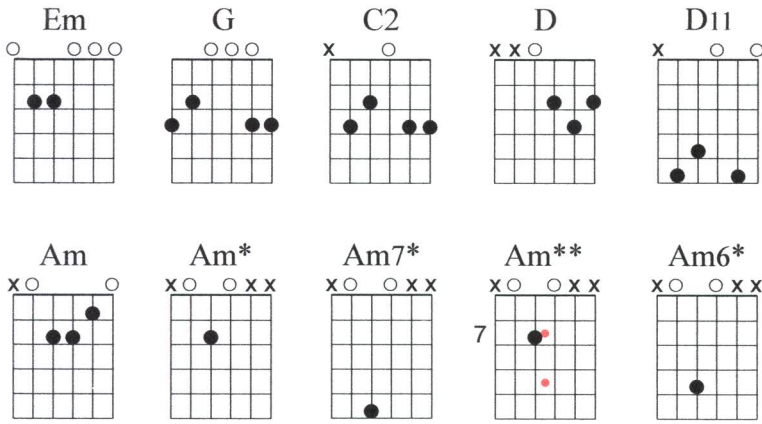

SWING LIFE AWAY

(Rise Against)

Album: Siren Song of the Counter Culture (2004)

Chanson originale se joue 1/2 TON + bas

INTRO

3 fois Palm mute

Em | G2 | C2 | % | D | % |

Palm mute

Em | C2 | G | D | We live on front porches and swing life away,

Em | C2 | G | D | We get by just fine here on minimum wage

Em | C2 | G | D | If love is a labor I'll slave till the end,

Em | C2 | G | D11 | % | I won't cross these streets until you hold my hand