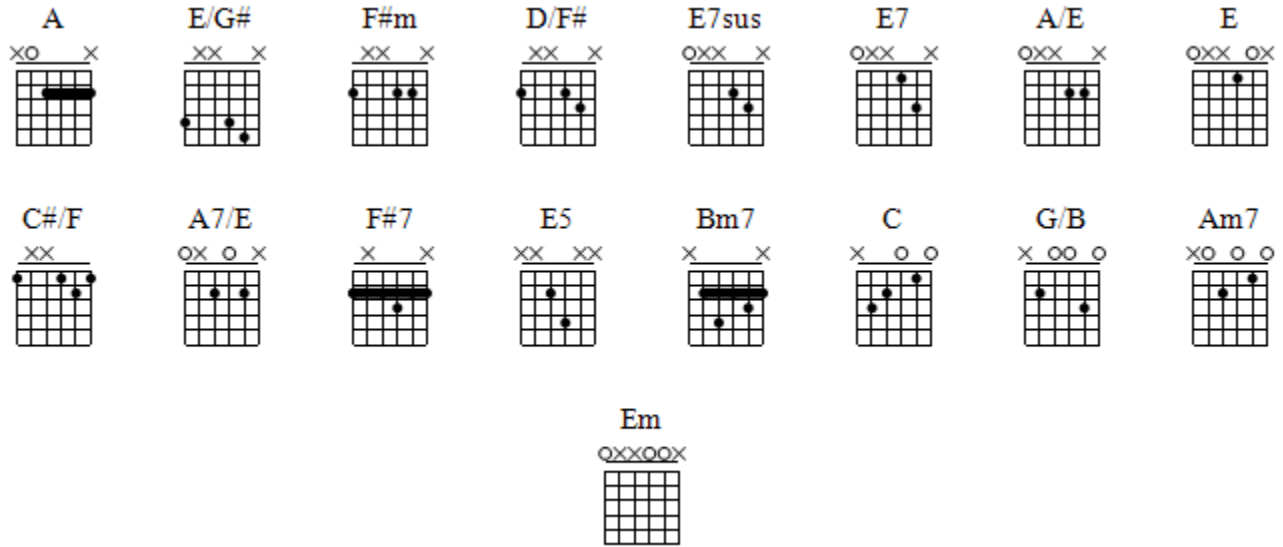

TEARS IN HEAVEN - Eric Clapton

intro

1 2 3 4 5

A E/G# F#m A/E D/F# E7susE7 A

couplet 1

| A E/G# | F#m A/E | D/F# A/E | E |
 Would you know my name, if I saw you in heaven?
 | A E/G# | F#m A/E | D/F# A/E | E |
 Would it be the same, if I saw you in heaven?

Refrain 1

| F#m | C#/F | A7/E | F#7 E5 |
 I must be strong, and carry on.
 | Bm7 | E7sus | A E/G# | F#m A/E | D/F# E7sus E7 | A |
 'Cause I know, I don't belong, here in heaven.

Couplet 2

| A E/G# | F#m A/E | D/F# A/E | E |
 Would you hold my hand, if I saw you in heaven?
 | A E/G# | F#m A/E | D/F# A/E | E |
 Would you help me stand, if I saw you in heaven?

Refrain 2

| F#m | C#/F | A7/E | F#7 E5 |
I'll find my way, through night and day,
| Bm7 | E7sus | A E/G# | F#m A/E | D/F# E7sus E7 | A |
'Cause I know, I just can't stay, here in heaven.

bridge

| C G/B | Am D/F# | G D/F# | Em / D/F# G |
Time can bring you down, time can bend your knees.
| C G/B | Am D/F# | G D/F# | E |
Time can break your heart, have you beggin' please.

solo guitare

[: A E/G# | F#m A/E | D/F# A/E | E :]

refrain 3

| F#m | C#/F | A7/E | F#7 E5 |
Beyond the door, there's peace, I'm sure.
| Bm7 | E7sus | A E/G# | F#m A/E | D/F# E7sus E7 | A |
And I know, there'll be more, tears in heaven.