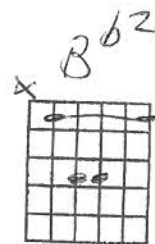


**THE BEST - Tina Turner**

Tonalité : C | C# | D | D# | E | **F** | F# | G | G# | A | A# | B | C

Intro : F ¼ ¼ ¼

F ¼ ¼ ¼

I call you when I need you, my heart's on fire

F ¼ ¼ ¼

You come to me, come to me wild and wild