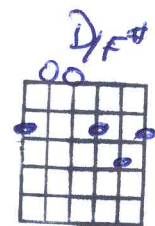

| E | B/D# | D/F# | A | Am | E | B | % |

This ain't a love song - Bon Jovi

E B  
I should have seen it coming when the roses died  
D A  
Should have seen the end of summer in your eyes  
Am E B %  
I should have listened when you said good night You really meant good bye

E B  
Baby ain't it funny how you never ever learn to fall  
D A  
You're really on your knees when you think you're standing tall  
Am E B %  
But only fools are know-it-alls and I've played that fool for you

A C#m B %  
I cried and cried There were nights that I died for you baby  
A C#m B %  
I tried and I tried to deny it that your love drove me crazy baby

E B  
If the love that I got for you is gone  
C#m A  
If the river I've cried ain't that long  
E B A  
Then I'm wrong yeah I'm wrong This ain't a love song