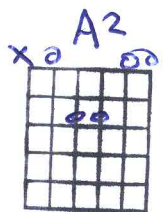

E B
Baby I thought you and me would Stand the test of time
D A
Like we got away with the perfect crime
Am E B %
But we were just a legend in my mind I guess that I was blind