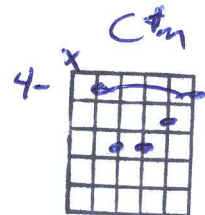

E B
If the love that I got for you is gone
C#m A
If the river I've cried ain't that long
E B A
Then I'm wrong yeah I'm wrong This ain't a love song