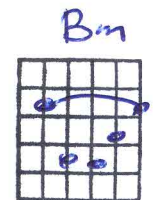

| E | B/D# | D/F# | A | Am | E | B | % |

This ain't a love song - Bon Jovi

E B  
I should have seen it coming when the roses died  
D A  
Should have seen the end of summer in your eyes  
Am E B %  
I should have listened when you said good night You really meant good bye

E B  
Baby ain't it funny how you never ever learn to fall  
D A  
You're really on your knees when you think you're standing tall  
Am E B %  
But only fools are know-it-alls and I've played that fool for you

A C#m B %  
I cried and cried There were nights that I died for you baby  
A C#m B %  
I tried and I tried to deny it that your love drove me crazy baby

E B  
If the love that I got for you is gone  
C#m A  
If the river I've cried ain't that long  
E B A  
Then I'm wrong yeah I'm wrong This ain't a love song

A C#m B 1/2  
 It made me so mad 'cause I wanted it bad for us baby  
 A C#m B 1/2  
 And now it's so sad that whatever we had Ain't worth saving oh oh oh

E B  
 If the love that I've got for you is gone  
 C#m A  
 If the river I've cried ain't that long  
 E B A 1/2  
 Then I'm wrong yes I'm wrong This ain't a love song