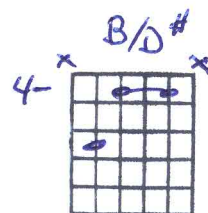

| E | B/D# | D/F# | A | Am | E | B | % |

This ain't a love song - Bon Jovi

E B  
I should have seen it coming when the roses died  
D A  
Should have seen the end of summer in your eyes  
Am E B %  
I should have listened when you said good night You really meant good bye

E B  
Baby ain't it funny how you never ever learn to fall  
D A  
You're really on your knees when you think you're standing tall  
Am E B %  
But only fools are know-it-alls and I've played that fool for you

A C#m B %  
I cried and cried There were nights that I died for you baby  
A C#m B %  
I tried and I tried to deny it that your love drove me crazy baby

E B  
If the love that I got for you is gone  
C#m A  
If the river I've cried ain't that long  
E B A  
Then I'm wrong yeah I'm wrong This ain't a love song

E B A 1/2  
 Then I'm wrong yeah I'm wrong This ain't a love song  
 E B A 1/2  
 oh oh oh no no | E | B | 1/2 |

ÉCOLE DE GUITARE  
 CLAUDE SAINDON

apprendrelaguitare.ca  
 (819) 474-6445