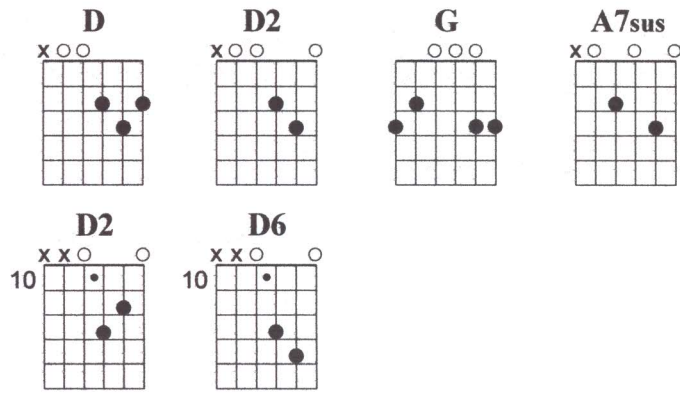

THIS OLD GUITAR (Neil Young)

NEIL YOUNG PRAIRIE WIND

Album: Prairie Wind (2005)

INTRO:

| **D** **D2** | % | % | % |

| **D** **D2** | % | % |
This old guitar ain't mine to keep

| % | **G** | **A7sus** |
Just taking care of it now

| **D** **D2** | % | % |
Silently it waits for me

| % | **G** | % |
Or someone else I suppose

| **D** **D2** | % | % |
This old guitar

| % | **G** | **A7sus** |
This old guitar

| **D** **D2** | % | % |
This old guitar

| % | **G** | % |

SOLO

10 | **D2** **D6** | % | % | % |

10 | **D2** **D6** | % | % | % |

SOLO

| **D** **D2** | % | % | % |

| **D** **D2** | % | % |
This old guitar has caught some breaks

| % | **G** | **A7sus** |
But it never searched for gold

SOLO

10 | **D2** **D6** | % | % | % |
10 | **D2** **D6** | % | % | % |

SOLO

| **D** **D2** | % | % | % |

| **D** **D2** | % | % |
 This old guitar
 | % | **G** | **A7sus** |
 This old guitar
 | **D** **D2** | % | % |
 This old guitar
 | % | **G** | % |
 This old guitar