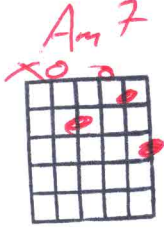

(Tempo 86)

Em 7 Am 7 B7 %
Oh it seems like all my fire was gone

B7 Em 7
and you just turn me on
Em 7 Am
You crossed my mind just like the sun you shined

B 7 Em 7
and you just turn me on
Am 7 B 7
You turn me on!

Em 7 Am 7 B 7 Em 7
You light my fire, you just turn me on

Em 7 Am 7
and I've been down for so long,
B 7 Em 7
yeah you just turn me on

Em 7 Am 7
If there's something I known,
Em 7 B 7
If there's something I known, don't be shy on no
Em 7 Am 7
I felt I was divided, and my heart was driven by fright
B 7 Em 7
but you came here with a light and turned me on
Am 7 B 7
Oh you turn me on!

Em 7 Am 7 B 7 Em 7
You light my fire, you just turn me on
Em 7 Am 7
Cause I've been down for so long,
B 7 Em 7
yeah you just turn me on
Em 7 Am 7
So come on, come on, come on light my fire,
B 7 Em 7
just turn me on
Em 7 Am 7 B 7 %
I've down for so long, you turn me on baby

Em 7 Am 7 B 7 Em 7
Yeah you turn me on, you turn me on, yes you do

Em 7 Am 7 B 7 %
You light my fire, you just turn me on
Em 7 Am 7 B 7 Em 7] 2x
Come on touch me, Kiss me, Baby turn me on!

Em 7 Am 7 B 7 % Em 7