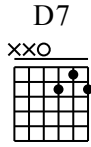

Unchained Melody

Rigteous Brothers

Moderate ♩ = 70

G Em Cmaj7 D7 G

Em D D7 G Em Cmaj7

D7 G Em Bm D G

D Em Gmaj7 Am D7 G

fine

C D C Bb

27 C D G C D

Musical staff 1: Measures 27-32. Chords: C, D, G, C, D. Includes triplets and a trill.

30 C Bb C D D.C. al Fine G

Musical staff 2: Measures 30-33. Chords: C, Bb, C, D, G. Includes triplets and a trill.