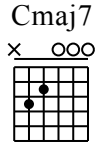

Unchained Melody

Rigteous Brothers

Moderate ♩ = 70

G Em Cmaj7 D7 G

Em D D7 G Em Cmaj7

D7 G Em Bm D G

D Em Gmaj7 Am D7 G

fine

C D C Bb

27 C D G C D

Musical staff 1: Measures 27-32. Chords: C, D, G, C, D. Includes triplets and a trill.

30 C Bb C D D.C. al Fine G

Musical staff 2: Measures 30-33. Chords: C, Bb, C, D, G. Includes triplets and a trill.