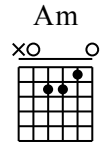

Unchained Melody

Rigteous Brothers

Moderate ♩ = 70

G Em Cmaj7 D7 G

Em D D7 G Em Cmaj7

D7 G Em Bm D G

D Em Gmaj7 Am D7 G

fine

C D C Bb

27 C D G C D

Musical staff 1: Measures 27-32. Chords: C, D, G, C, D. Includes triplets and a trill.

30 C Bb C D D.C. al Fine G

Musical staff 2: Measures 30-33. Chords: C, Bb, C, D, G. Includes triplets and a trill.