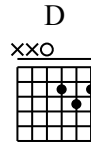

Unchained Melody

Rigteous Brothers

Moderate ♩ = 70

G Em Cmaj7 D7 G

Em D D7 G Em Cmaj7

D7 G Em Bm D G

D Em Gmaj7 Am D7 G

fine

C D C Bb

27 C D G C D

Musical staff 1: Measures 27-32. Chords: C, D, G, C, D. Includes triplets and a trill.

30 C Bb C D D.C. al Fine G

Musical staff 2: Measures 30-33. Chords: C, Bb, C, D, G. Includes triplets and a trill.