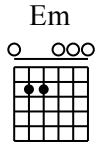

Unchained Melody

Rigteous Brothers

Moderate ♩ = 70

G Em Cmaj7 D7 G

Em D D7 G Em Cmaj7

D7 G Em Bm D G

D Em Gmaj7 Am D7 G

fine

C D C Bb

27 C D G C D

Musical staff 1: Measures 27-32. Chords: C, D, G, C, D. Includes triplets and a trill.

30 C Bb C D D.C. al Fine G

Musical staff 2: Measures 30-33. Chords: C, Bb, C, D, G. Includes triplets and a trill.