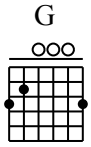

Unchained Melody

Rigteous Brothers

Moderate ♩ = 70

G Em Cmaj7 D7 G

Em D D7 G Em Cmaj7

D7 G Em Bm D G

D Em Gmaj7 Am D7 G

fine

C D C Bb

27 C D G C D

Musical staff 1: Measures 27-32. Chords: C, D, G, C, D. Includes triplets and a trill.

30 C Bb C D D.C. al Fine G

Musical staff 2: Measures 30-33. Chords: C, Bb, C, D, G. Includes triplets and a trill.