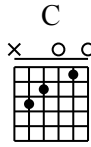

Unchained Melody

Rigteous Brothers

Moderate ♩ = 70

G Em Cmaj7 D7 G

Em D D7 G Em Cmaj7

D7 G Em Bm D G

D Em Gmaj7 Am D7 G

fine

C D C Bb

27 C D G C D

Musical staff 1: Measures 27-32. Chords: C, D, G, C, D. Includes triplets and a trill.

30 C Bb C D D.C. al Fine G

Musical staff 2: Measures 30-33. Chords: C, Bb, C, D, G. Includes triplets and a trill.