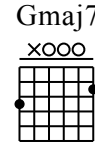

Unchained Melody

Rigteous Brothers

Moderate ♩ = 70

G Em Cmaj7 D7 G

Em D D7 G Em Cmaj7

D7 G Em Bm D G

D Em Gmaj7 Am D7 G

fine

C D C Bb

27 C D G C D

Musical staff 1: Measures 27-32. Chords: C, D, G, C, D. Includes triplets and a trill.

30 C Bb C D D.C. al Fine G

Musical staff 2: Measures 30-33. Chords: C, Bb, C, D, G. Includes triplets and a trill.