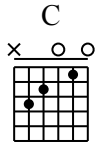

Unchained Melody

Rigteous Brothers

Moderate ♩ = 70

1 C Am Fmaj7 G7 C

6 Am G G7 C Am Fmaj7

12 G7 C Am Em G C

18 G Am Cmaj7 Dm G7 C

24 F G F Eb

27 F G C F G

Musical staff 1: Measures 27-32. Chords: F, G, C, F, G. Includes triplets and slurs.

30 F Eb F G C

Musical staff 2: Measures 30-34. Chords: F, Eb, F, G, C. Includes triplets and slurs.