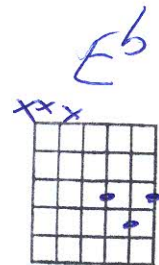

[Chorus]

F C
When my world is falling apart,
Dm Bb²
when theres no light to break up the dark
F C Dm Bb²
That's when I (I) look at you
F C

When the waves are flooding the shore and I
Dm Bb²
can't find my way home anymore
F C Dm Eb
That's when I (I) look at you

| F Bb² | C Dm |
You appear just like a dream to me
| F Bb² | C Dm | F Bb² |
Just like a kaleidoscope colors that cover me
| C Dm |
All I need every breath that I breathe
| F/A Bb² | C | / - |
Don't you know you're beautiful (Yeah, Yeah)

Solo

| F | C | Dm | Bb² |
F C

When the waves are flooding the shore and I
Dm Bb²
can't find my way home anymore
F C Dm Bb²
That's when I (I) look at you

F,C,Dm,Bb²

| F/A Bb² | C Bb² |
You appear just like a dream to me.

ÉCOLE DE GUITARE
CLAUDE SAINDON

apprendrelaguitare.ca
(819) 474-6445