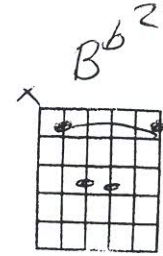

When I look at you – Miley Cyrus

Capo 1

Dm F
Everybody needs inspiration

C Bb²
Everybody needs a song

Dm F C Bb²
Beautiful melody, when the nights so long
Am Bb²

Cause there is no guarantee
F C
That this life is easy (Yeah)

That's when I (I) look at you
Dm

When I look at you

F C Bb²
I see forgiveness, I see the truth
Dm F C
You love me for who I am like the stars
Bb²

hold the moon
Am Bb² F
Right there where they belong and I know