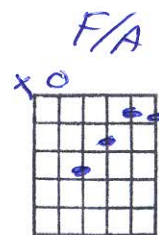

[Chorus]

F C
When my world is falling apart,
Dm Bb²
when theres no light to break up the dark
F C Dm Bb²
That's when I (I) look at you
F C

When the waves are flooding the shore and I
Dm Bb²
can't find my way home anymore
F C Dm Eb
That's when I (I) look at you

| F Bb² | C Dm |
You appear just like a dream to me
| F Bb² | C Dm | F Bb² |
Just like a kaleidoscope colors that cover me
| C Dm |
All I need every breath that I breathe
| F/A Bb² | C | / - |
Don't you know you're beautiful (Yeah, Yeah)

Solo

| F | C | Dm | Bb² |
F C

When the waves are flooding the shore and I
Dm Bb²
can't find my way home anymore
F C Dm Bb²
That's when I (I) look at you

F,C,Dm,Bb²

| F/A Bb² | C Bb² |
You appear just like a dream to me.

ÉCOLE DE GUITARE
CLAUDE SAINDON

apprendrelaguitare.ca
(819) 474-6445