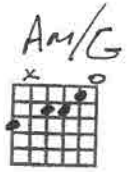

WHILE MY GUITAR GENTLY WEEPS

JEFF HEALEY

Am Am/G Am/F# F Am G D E
Am Am/G Am/F# F Am G D E

Am Am/G Am/F# Fmaj7
Well I look at you all see the love that's sleeping
Am G D E

While my guitar gently weeps
Am Am/G Am/F# Fmaj7
I look at the floor and I see it needs sweeping
Am G C E

A C#m F#m C#m
I don't know why nobody told you
Bm E
How to unfold your love
A C#m F#m C#m
I don't know how someone controlled you
Bm E
They bought and sold you

Am Am/G Am/F# Fmaj7
I look at the world and I notice it's turning
Am G D E
While my guitar gently weeps

Am Am/G
I look at you all
Am/F# Fmaj7
See the love there that's sleeping
Am G D E
While my guitar gently weeps
Am Am/G Am/F# Fmaj7
Look at you all
Am G C E
Yes, but still my guitar gently weeps.

GUITAR SOLO: Am Am/G Am/F# F
Am G D E