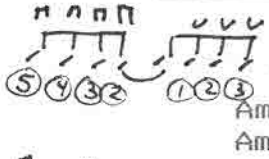

WHILE MY GUITAR GENTLY WEEPS

JEFF HEALEY

Am Am/G Am/F# F Am G D E
Am Am/G Am/F# F Am G D E

Am Am/G Am/F# Fmaj7
Well I look at you all see the love that's sleeping
Am G D E

While my guitar gently weeps
Am Am/G Am/F# Fmaj7
I look at the floor and I see it needs sweeping
Am G C E

A C#m F#m C#m
I don't know why nobody told you
Bm E
How to unfold your love
A C#m F#m C#m
I don't know how someone controlled you
Bm E
They bought and sold you

Am Am/G Am/F# Fmaj7
I look at the world and I notice it's turning
Am G D E
While my guitar gently weeps

Am Am/G
I look at you all
Am/F# Fmaj7
See the love there that's sleeping
Am G D E
While my guitar gently weeps
Am Am/G Am/F# Fmaj7
Look at you all
Am G C E
Yes, but still my guitar gently weeps.

GUITAR SOLO: Am Am/G Am/F# F
Am G D E