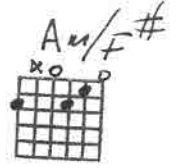

WHILE MY GUITAR GENTLY WEEPS

JEFF HEALEY

Am Am/G Am/F# F Am G D E
Am Am/G Am/F# F Am G D E

Am Am/G Am/F# Fmaj7
Well I look at you all see the love that's sleeping
Am G D E

While my guitar gently weeps
Am Am/G Am/F# Fmaj7
I look at the floor and I see it needs sweeping
Am G C E

A C#m F#m C#m
I don't know why nobody told you
Bm E
How to unfold your love
A C#m F#m C#m
I don't know how someone controlled you
Bm E
They bought and sold you

Am Am/G Am/F# Fmaj7
I look at the world and I notice it's turning
Am G D E
While my guitar gently weeps

Am Am/G
I look at you all
Am/F# Fmaj7
See the love there that's sleeping
Am G D E
While my guitar gently weeps
Am Am/G Am/F# Fmaj7
Look at you all
Am G C E
Yes, but still my guitar gently weeps.

GUITAR SOLO: Am Am/G Am/F# F
Am G D E