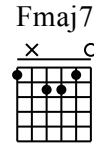

While my guitar gently weeps

Moderate ♩ = 120

Am Am/G D9/F# Fmaj7 Am G D E Am

1

I look at you
I look at the

Am/G D9/F# Fmaj7 Am G

10

all see the love th- at's slee- While my gui- tar gen- tly
world and I no- tice it's ping- tur- ning While my gui- tar gen- tly

D E Am Am/G D9/F#

15

weeps I look at the floor and I see it needs
weeps For e- very mis- take we must su- rely be

20

Fmaj7 Am G C E A

sweeping Still my gui- tar gen- tly we- eps I don't know
 lear-ning still my gui- tar gen- tly we- eps