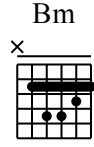

While my guitar gently weeps

Moderate ♩ = 120

Am Am/G D9/F# Fmaj7 Am G D E Am

1

I look at you
I look at the

Am/G D9/F# Fmaj7 Am G

10

all see the love th- at's slee- While my gui- tar gen- tly
world and I no- tice it's ping- tur- ning While my gui- tar gen- tly