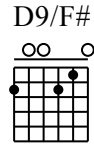

While my guitar gently weeps

Moderate ♩ = 120

Am Am/G D9/F# Fmaj7 Am G D E Am

1

I look at you
I look at the

Am/G D9/F# Fmaj7 Am G

10

all see the love th- at's slee- While my gui- tar gen- tly
world and I no- tice it's ping- tur- ning While my gui- tar gen- tly

D E Am Am/G D9/F#

15

weeps I look at the floor and I see it needs
weeps For e- very mis- take we must su- rely be

20

Fmaj7 Am G C E A

sweeping Still my gui- tar gen- tly we- eps I don't know
 lear-ning still my gui- tar gen- tly we- eps

Theybought and sold you I

43

D9/F# Fmaj7 Am G D

48

E Am Am/G D9/F# Fmaj7

Tablature for measures 48-52:

- Measure 48: E (open strings)
- Measure 49: Am (2, 0, 1)
- Measure 50: Am/G (2, 0, 1)
- Measure 51: D9/F# (2, 0, 1)
- Measure 52: Fmaj7 (3, 1)