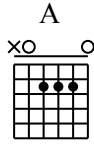

While my guitar gently weeps

Moderate ♩ = 120

Am Am/G D9/F# Fmaj7 Am G D E Am

1

I look at you
I look at the

Am/G D9/F# Fmaj7 Am G

10

all see the love th- at's slee- While my gui- tar gen- tly
world and I no- tice it's ping- tur- ning While my gui- tar gen- tly

D E Am Am/G D9/F#

15

weeps I look at the floor and I see it needs
weeps For e- very mis- take we must su- rely be

20

Fmaj7 Am G C E A

sweeping Still my gui- tar gen- tly we- eps I don't know
 lear-ning still my gui- tar gen- tly we- eps

Theybought and sold you I

43

D9/F# Fmaj7 Am G D

48

E Am Am/G D9/F# Fmaj7

Tablature for measures 48-52:

- Measure 48: E (open strings)
- Measure 49: Am (2, 0, 1)
- Measure 50: Am/G (2, 0, 1)
- Measure 51: D9/F# (2, 0, 1)
- Measure 52: Fmaj7 (3, 1)