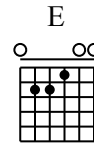

While my guitar gently weeps

Moderate ♩ = 120

Am Am/G D9/F# Fmaj7 Am G D E Am

1

I look at you
I look at the

Am/G D9/F# Fmaj7 Am G

10

all see the love th- at's slee- While my gui- tar gen- tly
world and I no- tice it's ping- tur- ning While my gui- tar gen- tly

Theybought and sold you I

43

D9/F# Fmaj7 Am G D

48

E Am Am/G D9/F# Fmaj7

Tablature for measures 48-52:

- Measure 48: E (open strings)
- Measure 49: Am (2, 0, 1)
- Measure 50: Am/G (2, 0, 1)
- Measure 51: D9/F# (2, 0, 1)
- Measure 52: Fmaj7 (3, 1)