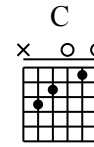

While my guitar gently weeps

Moderate ♩ = 120

Am Am/G D9/F# Fmaj7 Am G D E Am

1

I look at you
I look at the

Am/G D9/F# Fmaj7 Am G

10

all see the love th- at's slee- While my gui- tar gen- tly
world and I no- tice it's ping- tur- ning While my gui- tar gen- tly

Theybought and sold you I

43

D9/F# Fmaj7 Am G D

48

E Am Am/G D9/F# Fmaj7

Tablature for measures 48-52:

- Measure 48: E (open strings)
- Measure 49: Am (2, 0, 1)
- Measure 50: Am/G (2, 0, 1)
- Measure 51: D9/F# (2, 0, 1)
- Measure 52: Fmaj7 (3, 1)