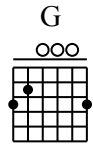

While my guitar gently weeps

Moderate ♩ = 120

Am Am/G D9/F# Fmaj7 Am G D E Am

1

I look at you
I look at the

Am/G D9/F# Fmaj7 Am G

10

all see the love th- at's slee- While my gui- tar gen- tly
world and I no- tice it's ping- tur- ning While my gui- tar gen- tly

D E Am Am/G D9/F#

15

weeps I look at the floor and I see it needs
weeps For e- very mis- take we must su- rely be

20

Fmaj7 Am G C E A

sweeping Still my gui- tar gen- tly we- eps I don't know
 lear-ning still my gui- tar gen- tly we- eps

Theybought and sold you I

43

D9/F# Fmaj7 Am G D

48

E Am Am/G D9/F# Fmaj7

Tablature for measures 48-52:

- Measure 48: E (open strings)
- Measure 49: Am (2, 0, 1)
- Measure 50: Am/G (2, 0, 1)
- Measure 51: D9/F# (2, 0, 1)
- Measure 52: Fmaj7 (3, 1)