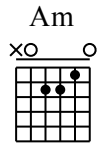

While my guitar gently weeps

Moderate ♩ = 120

Am Am/G D9/F# Fmaj7 Am G D E Am

1

I look at you
I look at the

Am/G D9/F# Fmaj7 Am G

10

all see the love th- at's slee- While my gui- tar gen- tly
world and I no- tice it's ping- tur- ning While my gui- tar gen- tly

D E Am Am/G D9/F#

15

weeps I look at the floor and I see it needs
weeps For e- very mis- take we must su- rely be

20

Fmaj7 Am G C E A

sweeping Still my gui- tar gen- tly we- eps I don't know
 lear-ning still my gui- tar gen- tly we- eps

Theybought and sold you I

43

D9/F# Fmaj7 Am G D

48

E Am Am/G D9/F# Fmaj7

Tablature for measures 48-52:

- Measure 48: E (open strings)
- Measure 49: Am (2, 0, 1)
- Measure 50: Am/G (2, 0, 1)
- Measure 51: D9/F# (2, 0, 1)
- Measure 52: Fmaj7 (3, 1)