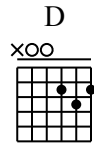

While my guitar gently weeps

Moderate ♩ = 120

Am Am/G D9/F# Fmaj7 Am G D E Am

1

I look at you
I look at the

Am/G D9/F# Fmaj7 Am G

10

all see the love th- at's slee- While my gui- tar gen- tly
world and I no- tice it's ping- tur- ning While my gui- tar gen- tly

D E Am Am/G D9/F#

15

weeps I look at the floor and I see it needs
weeps For e- very mis- take we must su- rely be

20

Fmaj7 Am G C E A

sweeping Still my gui- tar gen- tly we- eps I don't know
 lear-ning still my gui- tar gen- tly we- eps

Theybought and sold you I

43

D9/F# Fmaj7 Am G D

48

E Am Am/G D9/F# Fmaj7

Tablature for measures 48-52:

- Measure 48: E (open strings)
- Measure 49: Am (2, 0, 1)
- Measure 50: Am/G (2, 0, 1)
- Measure 51: D9/F# (2, 0, 1)
- Measure 52: Fmaj7 (3, 1)