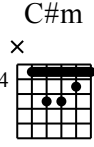

While my guitar gently weeps

Moderate ♩ = 120

Am Am/G D9/F# Fmaj7 Am G D E Am

1

I look at you
I look at the

Am/G D9/F# Fmaj7 Am G

10

all see the love th- at's slee- While my gui- tar gen- tly
world and I no- tice it's ping- tur- ning While my gui- tar gen- tly