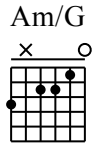

While my guitar gently weeps

Moderate ♩ = 120

Am Am/G D9/F# Fmaj7 Am G D E Am

1

I look at you
I look at the

Am/G D9/F# Fmaj7 Am G

10

all see the love th- at's slee- While my gui- tar gen- tly
world and I no- tice it's ping- tur- ning While my gui- tar gen- tly

D E Am Am/G D9/F#

15

weeps I look at the floor and I see it needs
weeps For e- very mis- take we must su- rely be

20

Fmaj7 Am G C E A

sweeping Still my gui- tar gen- tly we- eps I don't know
 lear-ning still my gui- tar gen- tly we- eps