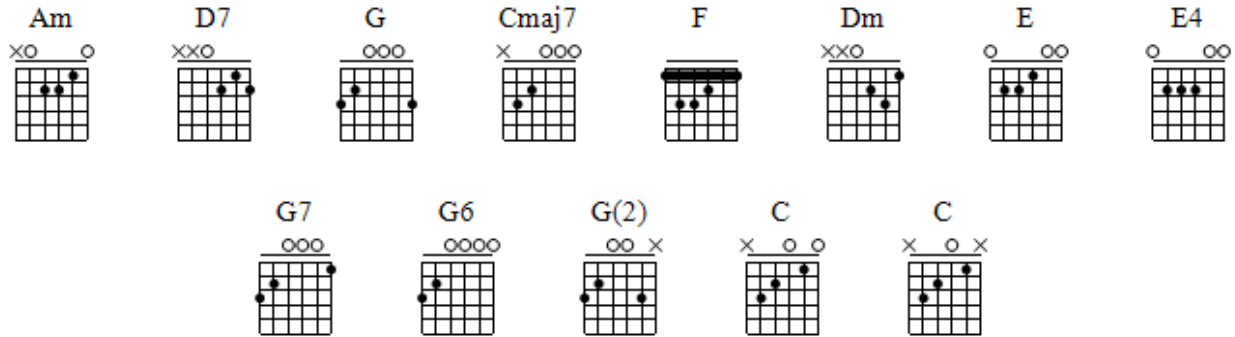

WILD WORLD - Cat Stevens

intro 2/4 || Am | D7 | G | Cmaj7 | F | Dm | E | E E4 ||
 la, la, la...

couplet 1

Am D7 G
 Now that I've lost everything to you
 Cmaj7 F
 You say you wanna start something new
 Dm E %
 And it's breaking my heart you're leaving, Baby I'm grievin

couplet 2

Am D7 G
 But If you wanna leave, take good care.
 Cmaj7 F
 Hope you have a lot of nice things to wear
 Dm |3/4 E (23) G | (24) | (25) |
 But then a lot of nice things turn bad out there.

Refrain 1; C G F (29)
 Oh! baby, baby it's a wild world
 G F C (33)
 It's hard to get by just upon a smile
 C G F (29)
 Oh! baby, baby it's a wild world
 G F C |Dm E |
 I'll always remember you like a child girl.

Couplet 3

Am D7 G
 You know I've seen a lot of what the world can do
 Cmaj7 F
 And it's breaking my heart in two
 Dm E %
 'Cause I never wanna see you sad girl, don't be a bad girl

couplet 4

Am D7 G
 But If you wanna leave take good care
 Cmaj7 F
 Hope you make a lot of nice friends out there
 Dm |3/4 E (23) G |(24)| (25) |
 But just remember there's a lot of bad and beware.

C G F (29)
 Refrain 2; Oh! baby, baby it's a wild world
 G F C (33)
 It's hard to get by just upon a smile
 C G F (29)
 Oh! baby, baby it's a wild world
 G F C |Dm E |
 I'll always remember you like a child girl.