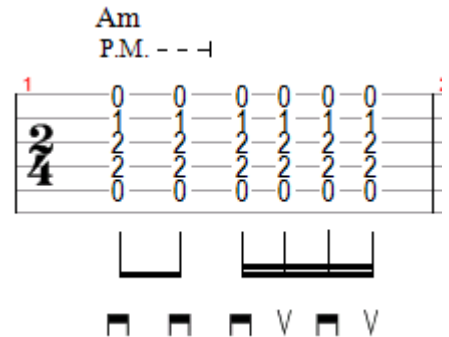

WILD WORLD - Cat Stevens

intro 2/4 || Am | D7 | G | Cmaj7 | F | Dm | E | E E4 ||
 la, la, la...

couplet 1

Am D7 G
 Now that I've lost everything to you
 Cmaj7 F
 You say you wanna start something new
 Dm E %
 And it's breaking my heart you're leaving, Baby I'm grievin

couplet 2

Am D7 G
 But If you wanna leave, take good care.
 Cmaj7 F
 Hope you have a lot of nice things to wear
 Dm |3/4 E (23) G | (24) | (25) |
 But then a lot of nice things turn bad out there.

Refrain 1; C G F (29)
 Oh! baby, baby it's a wild world
 G F C (33)
 It's hard to get by just upon a smile
 C G F (29)
 Oh! baby, baby it's a wild world
 G F C |Dm E |
 I'll always remember you like a child girl.