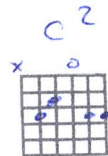

You're Beautiful - James Blunt

CAPO VIII G | G/F# | Em7 | C2 x2

G  
My life is brilliant.

G/F# Em7 C2

G  
My life is brilliant.

G/F#  
My love is pure.

Em7  
I saw an angel.

C2  
Of that I'm sure.

G  
She smiled at me on the subway.

G/F#  
She was with another man.

Em7  
But I won't lose no sleep on that,

<sup>o</sup>  
'Cause I've got a plan.

CHORUS

C2 D | G  
You're beautiful. You're beautiful.

C2 D | G  
You're beautiful, it's true.

C2 D | G G/F# Em  
I saw your face in a crowded place,

C2 D | Em  
And I don't know what to do.

C2 D | G G/F# Em7 | C2 |  
'Cause I'll never be with you.

VERSE 2

G  
Yeah, she caught my eye,

G/F#  
As we walked on by.