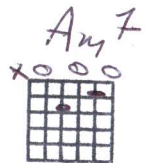

You're Beautiful - James Blunt

CAPO VIII G | G/F# | Em7 | C2 x2

G  
My life is brilliant.

G/F# Em7 C2

G  
My life is brilliant.

G/F#  
My love is pure.

Em7  
I saw an angel.

C2  
Of that I'm sure.

G  
She smiled at me on the subway.

G/F#  
She was with another man.

Em7  
But I won't lose no sleep on that,

<sup>o</sup>  
'Cause I've got a plan.

CHORUS

C2 D | G  
You're beautiful. You're beautiful.

C2 D | G  
You're beautiful, it's true.

C2 D | G G/F# Em  
I saw your face in a crowded place,

C2 D | Em  
And I don't know what to do.

C2 D | G G/F# Em7 | C2 |  
'Cause I'll never be with you.

VERSE 2

G  
Yeah, she caught my eye,

G/F#  
As we walked on by.