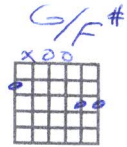

You're Beautiful - James Blunt

CAPO VIII G | G/F# | Em7 | C2 x2

G  
My life is brilliant.

G/F# Em7 C2

G  
My life is brilliant.

G/F#  
My love is pure.

Em7  
I saw an angel.

C2  
Of that I'm sure.

G  
She smiled at me on the subway.

G/F#  
She was with another man.

Em7  
But I won't lose no sleep on that,

<sup>o</sup>  
'Cause I've got a plan.

CHORUS

C2 D | G  
You're beautiful. You're beautiful.

C2 D | G  
You're beautiful, it's true.

C2 D | G G/F# Em  
I saw your face in a crowded place,

C2 D | Em  
And I don't know what to do.

C2 D | G G/F# Em7 | C2 |  
'Cause I'll never be with you.

VERSE 2

G  
Yeah, she caught my eye,

G/F#  
As we walked on by.

C2 D | 3 G G/F# | 4 Em7 | 1/2 |  
When she thought up that I should be with you.

C2 D | G |  
But it's time to face the truth,

C2 D | G  
I will never be with you.

**ÉCOLE DE GUITARE**  
CLAUDE SAINDON  
185, ST-DAMASE DRVILLE  
apprendrelaguitare.ca  
(819) 474-6445