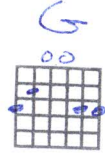

You're Beautiful - James Blunt

CAPO VIII G | G/F# | Em7 | C2 x2

G  
My life is brilliant.

G/F# Em7 C2

G  
My life is brilliant.

G/F#  
My love is pure.

Em7  
I saw an angel.

C2  
Of that I'm sure.

G  
She smiled at me on the subway.

G/F#  
She was with another man.

Em7  
But I won't lose no sleep on that,

<sup>o</sup>  
'Cause I've got a plan.

CHORUS

C2 D | G  
You're beautiful. You're beautiful.

C2 D | G  
You're beautiful, it's true.

C2 D | G G/F# Em  
I saw your face in a crowded place,

C2 D | Em  
And I don't know what to do.

C2 D | G G/F# Em7 | C2 |  
'Cause I'll never be with you.

VERSE 2

G  
Yeah, she caught my eye,

G/F#  
As we walked on by.