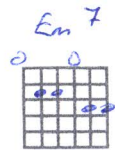

You're Beautiful - James Blunt

CAPO VIII G | G/F# | Em7 | C2 x2

G  
My life is brilliant.

G/F# Em7 C2

G  
My life is brilliant.

G/F#  
My love is pure.

Em7  
I saw an angel.

C2  
Of that I'm sure.

G  
She smiled at me on the subway.

G/F#  
She was with another man.

Em7  
But I won't lose no sleep on that,

<sup>o</sup>  
'Cause I've got a plan.

CHORUS

C2 D | G  
You're beautiful. You're beautiful.

C2 D | G  
You're beautiful, it's true.

C2 D | G G/F# Em  
I saw your face in a crowded place,

C2 D | Em  
And I don't know what to do.

C2 D | G G/F# Em7 | C2 |  
'Cause I'll never be with you.

VERSE 2

G  
Yeah, she caught my eye,

G/F#  
As we walked on by.

Em7  
She could see from my face that I was,

C2

Fucking high,

G

G/F#

And I don't think that I'll see her again,

Em7

But we shared a moment that will last till the end.