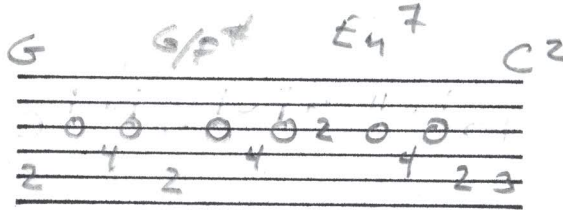

You're Beautiful - James Blunt

CAPO VIII G | G/F# | Em7 | C2 x2

G  
My life is brilliant.

G/F# Em7 C2

G  
My life is brilliant.

G/F#  
My love is pure.

Em7  
I saw an angel.

C2  
Of that I'm sure.

G  
She smiled at me on the subway.

G/F#  
She was with another man.

Em7  
But I won't lose no sleep on that,

<sup>o</sup>  
'Cause I've got a plan.

CHORUS

C2 D | G  
You're beautiful. You're beautiful.

C2 D | G  
You're beautiful, it's true.

C2 D | G G/F# Em  
I saw your face in a crowded place,

C2 D | Em  
And I don't know what to do.

C2 D | G G/F# Em7 | C2 |  
'Cause I'll never be with you.

VERSE 2

G  
Yeah, she caught my eye,

G/F#  
As we walked on by.