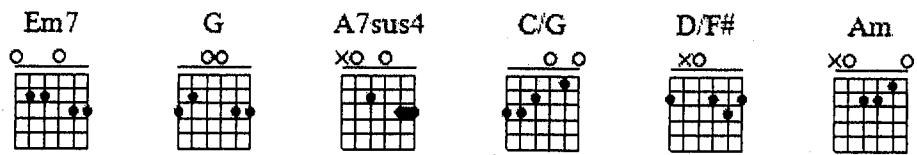

* Pause importante

WISH YOU WERE HERE - PINK FLOYD

♩ = 60

Intro; | Em7 | G | Em7 | G | Em7 | A7sus4 | Em7 | A7sus4 | G | % |
 | Em7 | G | Em7 | G | Em7 | A7sus4 | Em7 | A7sus4 | G ||

C/G D/F#
 So, so you think you can tell.
 Am G
 Heaven from hell, blue skies from pain.
 D/F#
 Can you tell a green field.
 C/G Am
 From a cold steel rail. A smile from a veil.
 G
 Do you think you can tell.