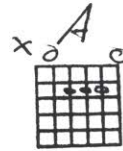

CAPO 1

|| Em G | D A | Em G | D A ||

| Em G | D A |
I walk a lonely road The only one I that have ever known

| Em G | D A | Em G | D A |
Don't know were it goes But its home and I walk alone

| Em G | D A |
I walk this empty street, On the Blvd. of broken dreams

| Em G | D A | Em G |
Were the city sleeps, And I'm the only one and I walk alone,

| D A | | Em G | D A |
I walk alone, I walk alone, I walk alone, I walk alone

| C G | D Em |
My shadows the only one that walks beside me

| C G | D Em |
My shallow hearts the only thing that's beating

| C G | D Em |
Sometimes I wish someone out there will find

| C G | B7 |
Till then I'll walk alone

| Em G | D A |
Ah-Ah Ah-Ah Ah-Ah Ahhh

| Em G | D A |
Ah-Ah Ah-Ah Ah-Ah Ahhh

 | Em G | D A |
 Ah-Ah Ah-Ah Ah-Ah Ahhh
 | Em G | D A |
 Ah-Ah Ah-Ah Ah-Ah Ahhh, I walk alone, I walk alone

Solo | C G | D Em | C G | D Em | C G | D Em | C G | B7/B7 | % |
 | Em G | D A |
 I walk this empty street, On the Blvd. of broken dreams
 | Em G | D A |
 Were the city sleeps, And I'm the only one and I walk a..